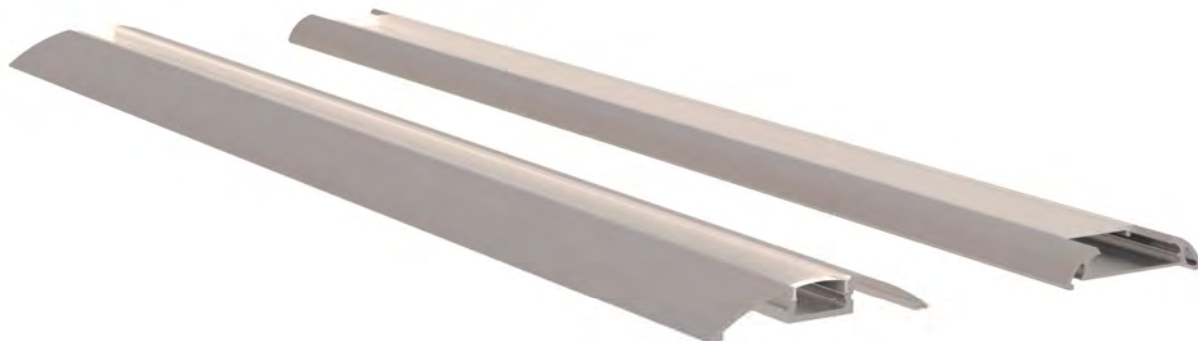

Aluminum Profile

CE RoHS

YD-1206