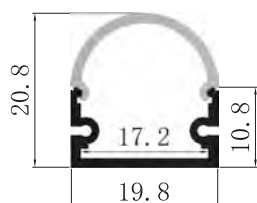

YD-2019

Material: AL6063-T5

Surface: black/white/silver

Pc cover option:

opal diffuser, transparent, frosted

Available length: 0.5-3m