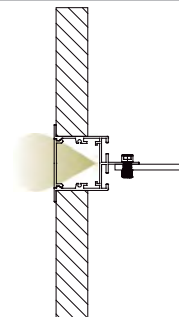

Aluminum Profile

CE RoHS

YD 5055