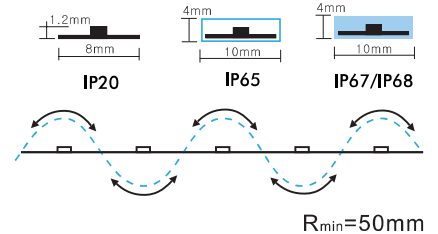

## PRODUCT SPECIFICATION

Dimension	5000mmx10mmx1.2mm
Chip density	180LED, 5.55mm LED pitch
Step LEDs	6LED(24V)
Step Length	6LED(24V)
Power(W)	3W 4.8W 7.2W 9.6W 12W 14.4W 18W/meter
Efficacy	115lm/W
Voltage(V)	DC24V
Current(A/m)	0.5A(24V)

## PRODUCT SPECIFICATION

Dimension	5000mmx10mmx1.2mm
Chip density	240LED, 4.2mm LED pitch
Step LEDs	6LED(24V)
Step Length	6LED(24V)
Power(W)	3W 4.8W 7.2W 9.6W 12W 14.4W 18W/meter
Efficacy	115lm/W
Voltage(V)	DC24V
Current(A/m)	0.5A(24V)