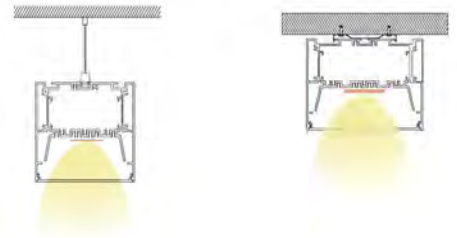

Aluminum Profile

YD-8080

YD-10280