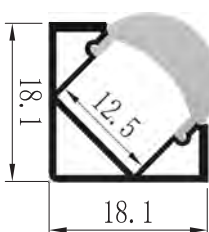

# Aluminum Profile

**YD-1203**

**YD-1301**

Material: AL6063-T5

Surface: black/white/silver

Pc/PMMA Cover Option:

opal diffuser, transparent, frosted

Available length: 0.5-4m