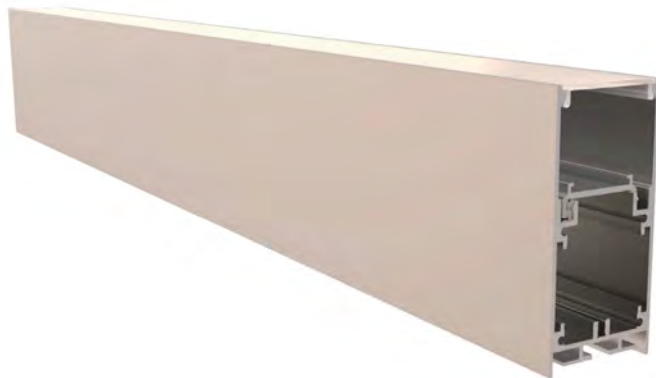

Aluminum Profile

CE RoHS

YD-3573

Material: AL6063-T5
Surface: black/white/silver
Pc cover option:
opal diffuser, transparent, frosted
Available length: 0.5-4m

YD-3575

Material: AL6063-T5
Surface: black/white/silver
Pc cover option:
opal diffuser, transparent, frosted
Available length: 0.5-4m