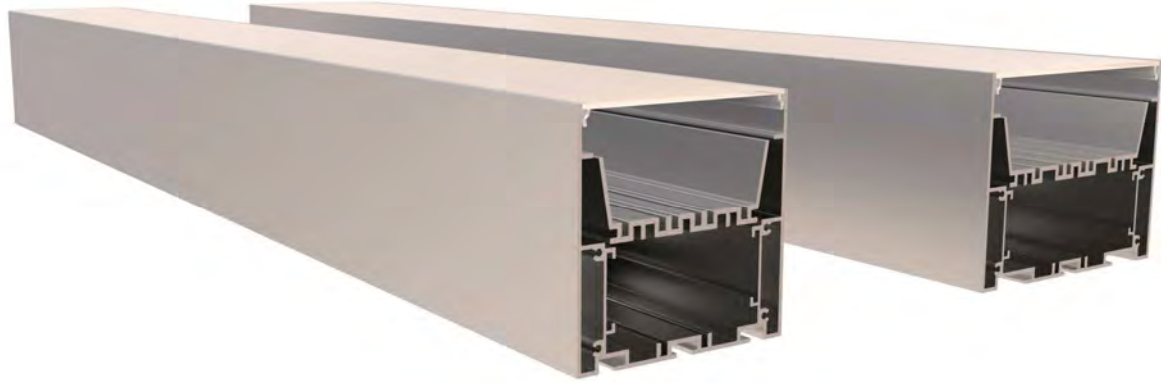

Aluminum Profile

YD-8080

YD-10280