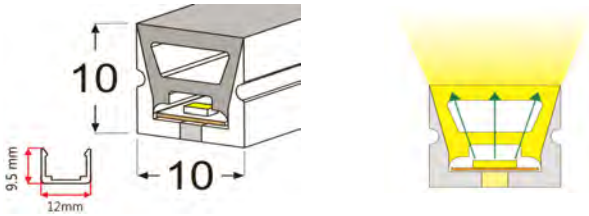

DIMENSIONS & WATERPROOF

PRODUCT SPECIFICATION

Dimension	5000mmx6mmx1.2mm
Chip density	120LED, 8.33mm LED pitch
Step LEDs	6LED(24V)/3LED(12V)
Step Length	6LED(24V)/3LED(12V)
Power(W)	3W 4.8W 6W 7.2W 9.6W /meter
Efficacy	115lm/W
Voltage(V)	DC24V/DC12V
Current(A/m)	0.5A(24V)/1A(12V)