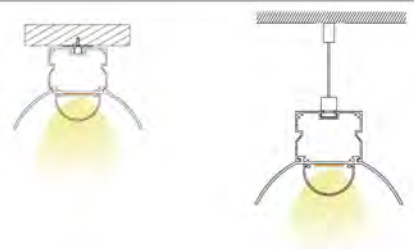

## YD-2831

Material: AL6063-T5  
 Surface: black/white/silver  
 Pc cover option:  
 opal diffuser, transparent, frosted  
 Available length: 0.5-3m

YD-2831 metal clip

YD-2831 plastic end cap

suspended wire