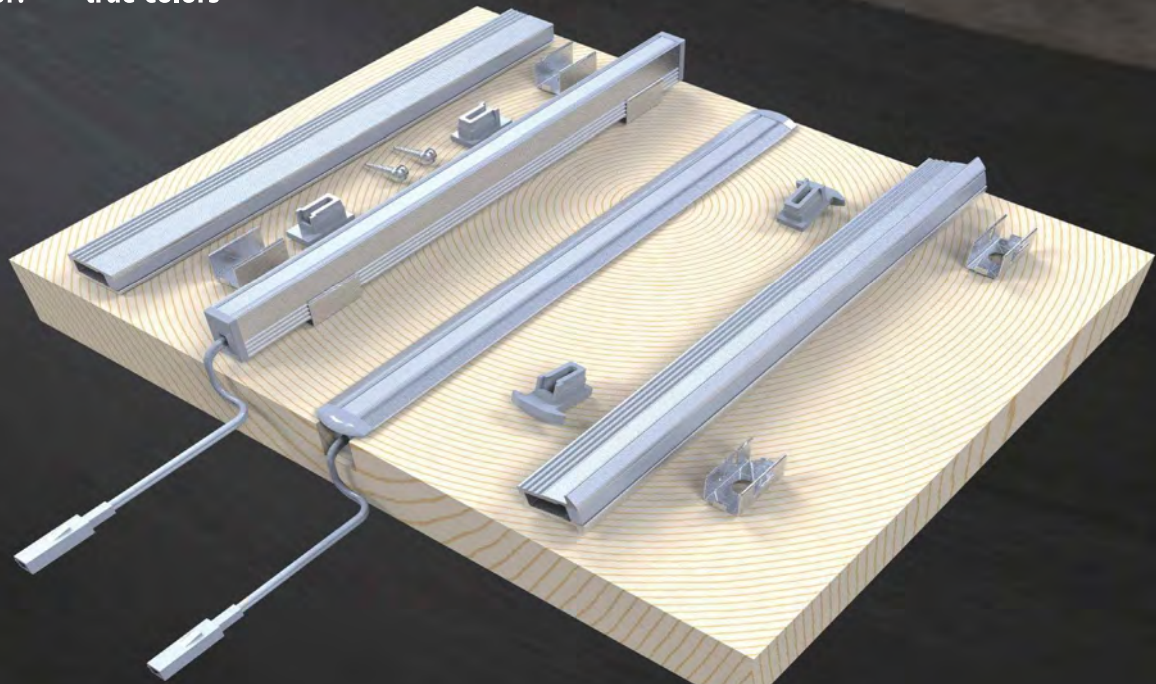

## Installation parts

Material: stainless steel

Color: true colors

**YD 1005**

开孔尺寸6MM

**YD 1009**