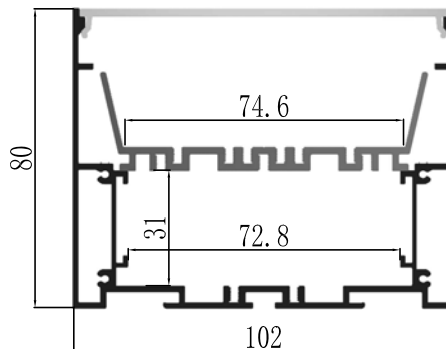

# Aluminum Profile

**YD-8080**

**YD-10280**

Material: AL6063-T5

Surface: black/white/silver

Pc cover option:

opal diffuser, transparent, frosted

Available length: 0.5-4m