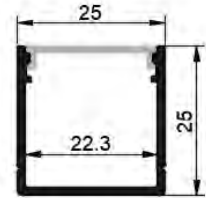

YD 2525

Aluminum Profile

Material: 6063-T5
Color: anodized silver available
another color can be customized
Weight: 0.47kg/m

Cover

Material: imported pc plastics
Color: frosted, opal diffuser, transparent
Weight: 0.03kg/m

End cap

Material: imported pc plastics

Installation parts

Material: stainless steel
Color: true colors