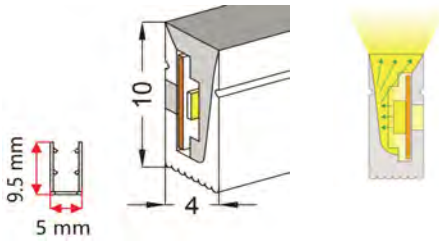

DIMENSIONS & WATERPROOF

PRODUCT SPECIFICATION

Dimension	5000mmx5mmx1.2mm
Chip density	120LED, 8.33mm LED pitch
Step LEDs	6LED(24V)
Step Length	6LED(24V)
Power(W)	3W 4.8W 6W 7.2W 9.6W/meter
Efficacy	115lm/W
Voltage(V)	DC24V/DC12V
Current(A/m)	0.5A(24V)/1A(12V)

PRODUCT PHOTOMETRICS

CCT (K)	Watt/Lumen (W/lm/m)	Watt/Lumen (W/lm/m)	Watt/Lumen (W/lm/m)	Watt/Lumen (W/lm/m)	Watt/Lumen (W/lm/m)	CRI
2700K	3W/150lm	4.8W/240lm	6W/300lm	7.2W/360lm	9.6W/480lm	83/93
3000K	3W/165lm	4.8W/264lm	6W/330lm	7.2W/396lm	9.6W/528lm	83/93
3500K	3W/180lm	4.8W/288lm	6W/360lm	7.2W/432lm	9.6W/576lm	83/93
4000K	3W/195lm	4.8W/312lm	6W/390lm	7.2W/468lm	9.6W/624lm	83/93
6000K	3W/210lm	4.8W/336lm	6W/420lm	7.2W/504lm	9.6W/672lm	83/93