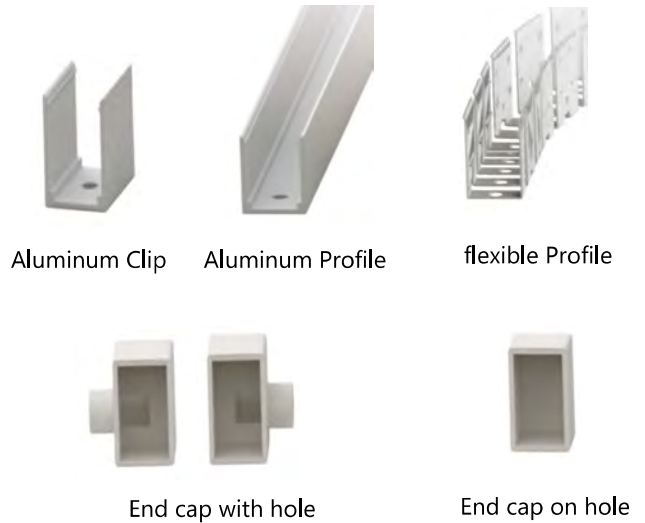

PRODUCT PHOTOMETRICS

CCT (K)	Watt/Lumen (W/lm/m)	Watt/Lumen (W/lm/m)	Watt/Lumen (W/lm/m)	Watt/Lumen (W/lm/m)	Watt/Lumen (W/lm/m)	CRI
2700K	3W/150lm	4.8W/240lm	7.2W/360lm	9.6W/480lm	12W/600lm	83/93
3000K	3W/165lm	4.8W/264lm	7.2W/396lm	9.6W/528lm	12W/660lm	83/93
3500K	3W/180lm	4.8W/288lm	7.2W/432lm	9.6W/576lm	12W/720lm	83/93
4000K	3W/195lm	4.8W/312lm	7.2W/468lm	9.6W/624lm	12W/780lm	83/93
6000K	3W/210lm	4.8W/336lm	7.2W/504lm	9.6W/672lm	12W/840lm	83/93