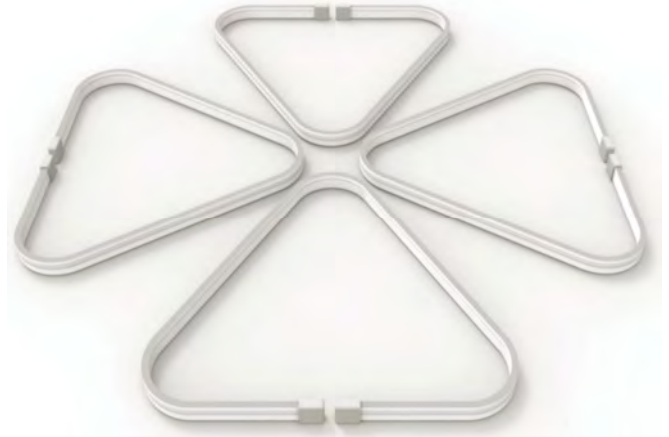

F0410 2835 120LEDs LED STRIP

- 2835 LED with broad luminous surface
- Self-encapsulated design offers optional 2100-10000K
- White lights and R/G/B/Y and others colourful lights for option
- High quality PCB, high thermal 3M adhesive
- Provide 1 BIN delivery