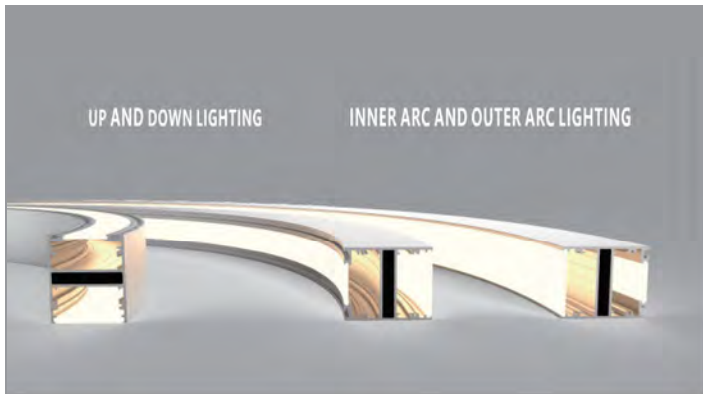

Aluminum Profile