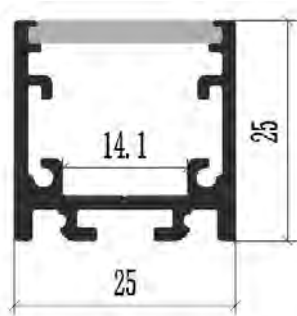

Aluminum Profile CE RoHS