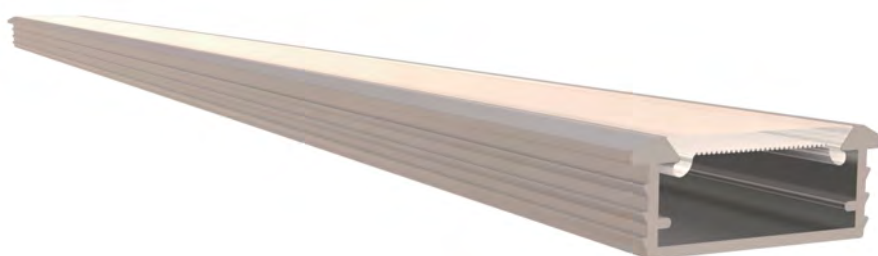

## YD-3813

Material: AL6063-T5  
Surface: black/white/silver

Pc cover option:

opal diffuser, transparent, frosted  
Available length: 0.5-3m

YD-3813 plastic end cap