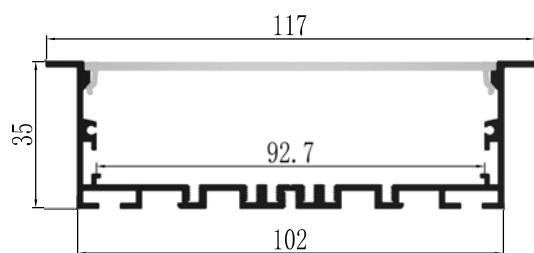

Aluminum Profile

YD-10236

Material: AL6063-T5

Surface: black/white/silver

Pc cover option:

opal diffuser, transparent, frosted

Available length: 0.5-4m

YD-11736