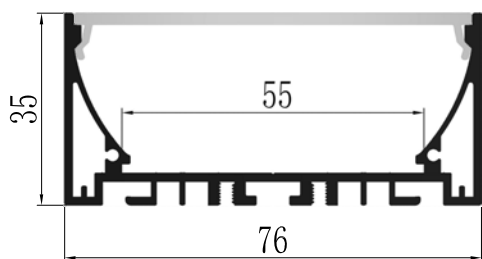

Aluminum Profile

YD-7635

YD-9135

Material: AL6063-T5

Surface: black/white/silver

Pc cover option:

opal diffuser, transparent, frosted

Available length: 0.5-4m