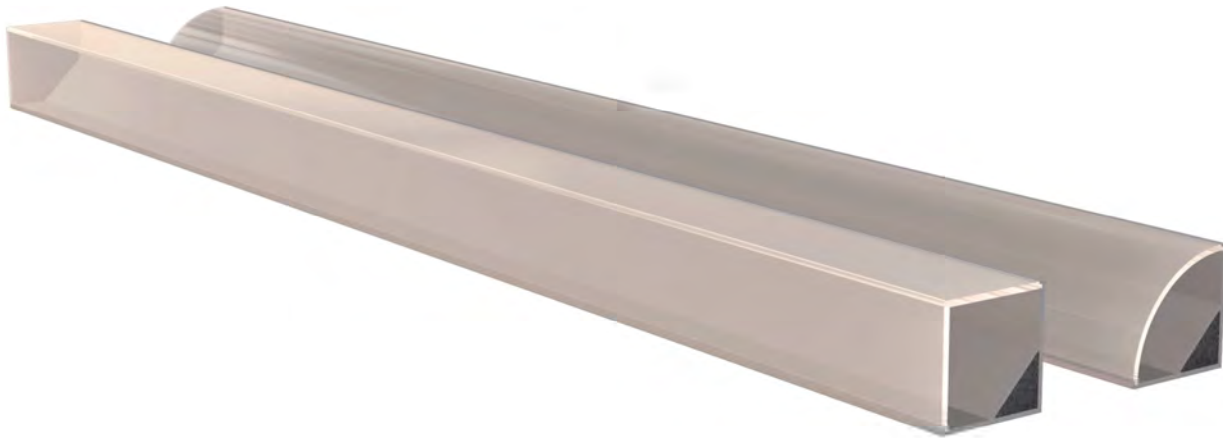

Aluminum Profile

YD-3030-R

YD-3030-S