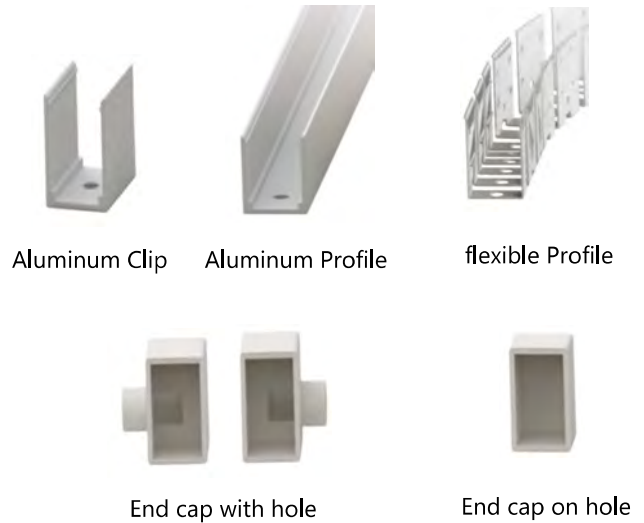

PRODUCT PHOTOMETRICS

CCT (K)	Watt/Lumen (W/lm/m)	Watt/Lumen (W/lm/m)	Watt/Lumen (W/lm/m)	Watt/Lumen (W/lm/m)	Watt/Lumen (W/lm/m)	CRI
2700K	3W/150lm	4.8W/240lm	7.2W/360lm	9.6W/480lm	12W/600lm	83/93
3000K	3W/165lm	4.8W/264lm	7.2W/396lm	9.6W/528lm	12W/660lm	83/93
3500K	3W/180lm	4.8W/288lm	7.2W/432lm	9.6W/576lm	12W/720lm	83/93
4000K	3W/195lm	4.8W/312lm	7.2W/468lm	9.6W/624lm	12W/780lm	83/93
6000K	3W/210lm	4.8W/336lm	7.2W/504lm	9.6W/672lm	12W/840lm	83/93