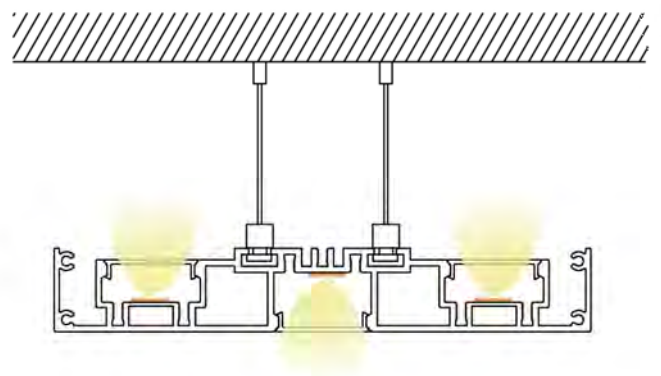

## YD-15023

Material: AL6063-T5

Surface: black/white/silver

Pc cover option:

opal diffuser, transparent, frosted

Available length: 0.5-4m

YD-15023  
metal end cap

suspended  
wire