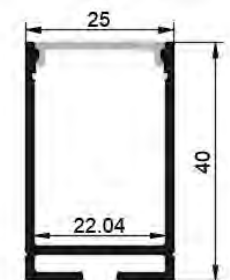

Aluminum Profile

Aluminum Profile

Material: 6063-T5
Color: anodized silver available
another color can be customized
Weight: 0.3kg/m

Cover

Material: imported pc plastics
Color: frosted, opal diffuser, transparent
Weight: 0.03kg/m

End cap

Material: imported pc plastics

Installation parts

Material: stainless steel
Color: true colors

YD 2525

Aluminum Profile

Material: 6063-T5
Color: anodized silver available
another color can be customized
Weight: 0.47kg/m

Cover

Material: imported pc plastics
Color: frosted, opal diffuser, transparent
Weight: 0.03kg/m

End cap

Material: imported pc plastics

Installation parts

Material: stainless steel
Color: true colors

YD 2540