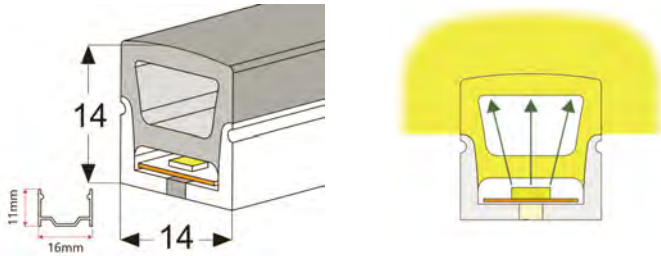

DIMENSIONS & WATERPROOF

PRODUCT SPECIFICATION

Dimension	5000mmx10mmx1.2mm
Chip density	120LED, 8.33mm LED pitch
Step LEDs	6LED(24V)/3LED(12V)
Step Length	6LED(24V)/3LED(12V)
Power(W)	3W 4.8W 7.2W 9.6W 12W/meter
Efficacy	115lm/W
Voltage(V)	DC24V/DC12V
Current(A/m)	0.5A(24V)/1A(12V)

PRODUCT PHOTOMETRICS

CCT (K)	Watt/Lumen (W/lm/m)	Watt/Lumen (W/lm/m)	Watt/Lumen (W/lm/m)	Watt/Lumen (W/lm/m)	Watt/Lumen (W/lm/m)	CRI
2700K	3W/150lm	4.8W/240lm	7.2W/360lm	9.6W/480lm	12W/600lm	83/93
3000K	3W/165lm	4.8W/264lm	7.2W/396lm	9.6W/528lm	12W/660lm	83/93
3500K	3W/180lm	4.8W/288lm	7.2W/432lm	9.6W/576lm	12W/720lm	83/93
4000K	3W/195lm	4.8W/312lm	7.2W/468lm	9.6W/624lm	12W/780lm	83/93
6000K	3W/210lm	4.8W/336lm	7.2W/504lm	9.6W/672lm	12W/840lm	83/93