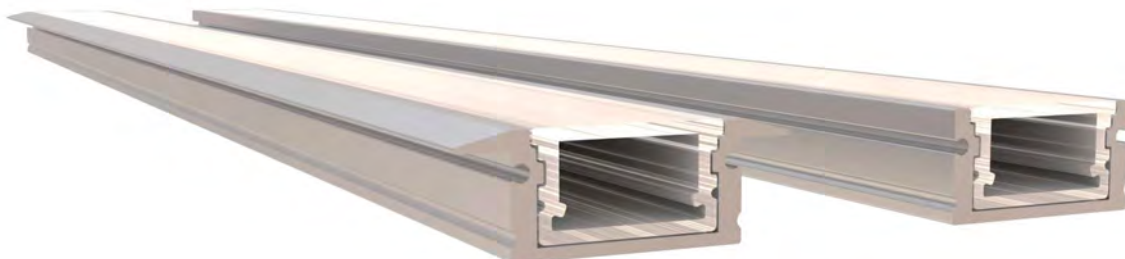

Aluminum Profile