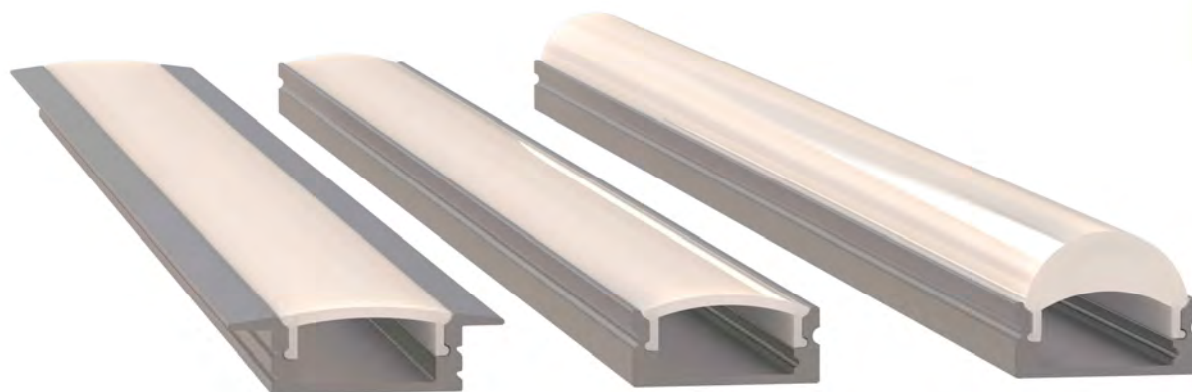

Aluminum Profile

YD-1205

Material: AL6063-T5

Surface: black/white/silver

Pc/PMMA Cover Option:

opal diffuser, transparent, frosted

Available length: 0.5-4m

YD-1204/1205: Pc Cover Option

YD-1302: PMMA Cover Option