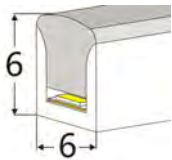

DIMENSIONS & WATERPROOF

PRODUCT SPECIFICATION

Dimension	5000mmx6mmx1.2mm
Chip density	120LED, 8.33mm LED pitch
Step LEDs	6LED(24V)/3LED(12V)
Step Length	6LED(24V)/3LED(12V)
Power(W)	3W 4.8W 6W 7.2W 9.6W/meter
Efficacy	115lm/W
Voltage(V)	DC24V/DC12V
Current(A/m)	0.5A(24V)/1A(12V)