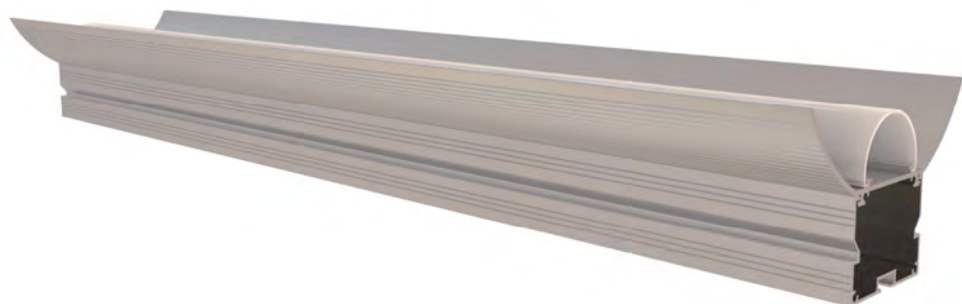

## YD-2831

Material: AL6063-T5  
 Surface: black/white/silver  
 Pc cover option:  
 opal diffuser, transparent, frosted  
 Available length: 0.5-3m

YD-2831 metal clip

YD-2831 plastic end cap

suspended wire