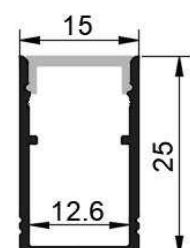

Aluminum Profile

Aluminum Profile

Material: 6063-T5
Color: anodized silver available
another color can be customized
Weight: 0.162kg/m

Cover

Material: imported pc plastics
Color: frosted, opal diffuser, transparent
Weight: 0.026kg/m

End cap

Material: imported pc plastics

Installation parts

Material: stainless steel
Color: true colors

YD 1516

Aluminum Profile

Material: 6063-T5
Color: anodized silver available
another color can be customized
Weight: 0.23kg/m

Cover

Material: imported pc plastics
Color: frosted, opal diffuser, transparent
Weight: 0.026kg/m

End cap

Material: imported pc plastics

Installation parts

Material: stainless steel
Color: true colors

YD 1525