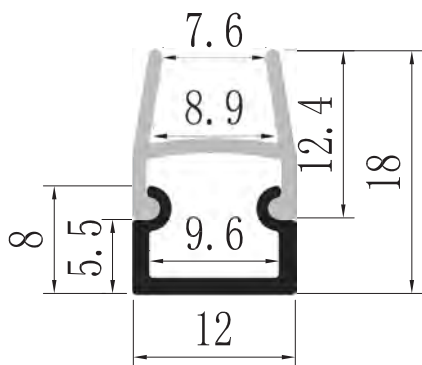

Aluminum Profile

YD-V04

Material: AL6063-T5
Surface: black/white/silver
Pc cover option:
opal diffuser, transparent, frosted
Available length: 0.5-4m

YD-1218

Material: AL6063-T5
Surface: black/white/silver
Pc cover option:
opal diffuser, transparent, frosted
Available length: 0.5-4m