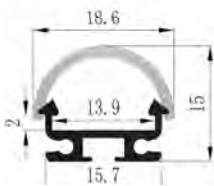

Material: AL6063-T5

Surface: black/white/silver

Pc cover option:

opal diffuser, transparent, frosted

Available length: 0.5-3m