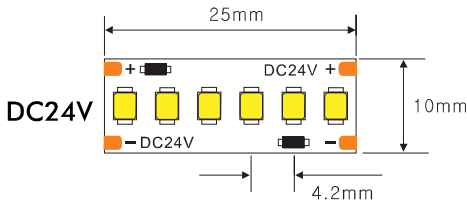

## PRODUCT SPECIFICATION

Dimension	5000mmx8mmx1.2mm
Chip density	60LED, 16.7mm LED pitch
Step LEDs	6LED(24V)/3LED(12V)
Step Length	6LED(24V)/3LED(12V)
Power(W)	3W 4.8W 7.2W 9.6W 12W 14.4W/meter
Efficacy	115lm/W
Voltage(V)	DC24V/DC12V
Current(A/m)	0.5A(24V)/1A(12V)

## PRODUCT SPECIFICATION

Dimension	5000mmx8mmx1.2mm
Chip density	120LED, 8.3mm LED pitch
Step LEDs	6LED(24V)/3LED(12V)
Step Length	6LED(24V)/3LED(12V)
Power(W)	3W 4.8W 7.2W 9.6W 12W 14.4W 18W/meter
Efficacy	115lm/W
Voltage(V)	DC24V/DC12V
Current(A/m)	0.5A(24V)/1A(12V)

## PRODUCT SPECIFICATION

Dimension	5000mmx10mmx1.2mm
Chip density	180LED, 5.55mm LED pitch
Step LEDs	6LED(24V)
Step Length	6LED(24V)
Power(W)	3W 4.8W 7.2W 9.6W 12W 14.4W 18W/meter
Efficacy	115lm/W
Voltage(V)	DC24V
Current(A/m)	0.5A(24V)

## PRODUCT SPECIFICATION

Dimension	5000mmx10mmx1.2mm
Chip density	240LED, 4.2mm LED pitch
Step LEDs	6LED(24V)
Step Length	6LED(24V)
Power(W)	3W 4.8W 7.2W 9.6W 12W 14.4W 18W/meter
Efficacy	115lm/W
Voltage(V)	DC24V
Current(A/m)	0.5A(24V)