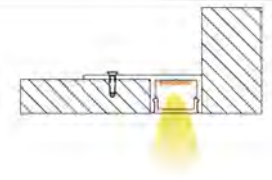

YD-3511 plastic end cap