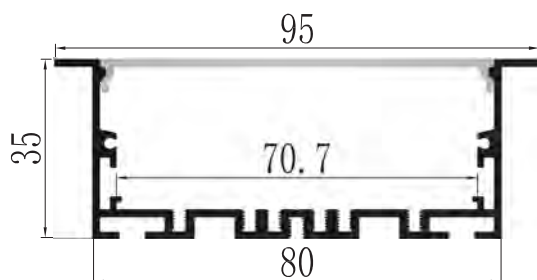

Aluminum Profile

YD-8035

Material: AL6063-T5

Surface: black/white/silver

Pc cover option:

opal diffuser, transparent, frosted

Available length: 0.5-4m

YD-9535