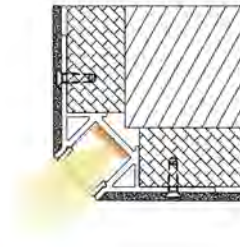

Aluminum Profile

YD-5315