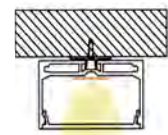

Aluminum Profile

CE RoHS