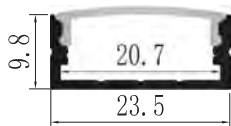

Aluminum Profile

YD-2001

Material: AL6063-T5

Surface: black/white/silver

YD-2002

Pc cover option:

opal diffuser, transparent, frosted

Available length: 0.5-4m