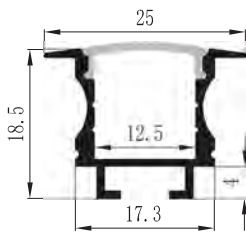

Aluminum Profile

YD-1207

Material: AL6063-T5

Surface: black/white/silver

Pc cover option:

opal diffuser, transparent, frosted

Available length: 0.5-4m