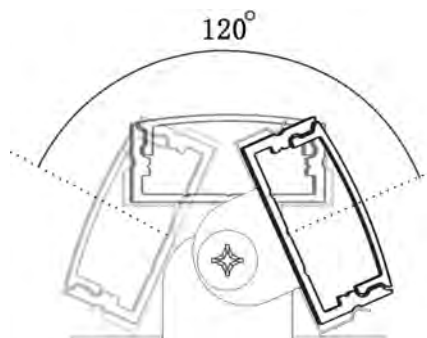

Aluminum Profile

YD-2001

Material: AL6063-T5

Surface: black/white/silver

YD-2002

Pc cover option:

opal diffuser, transparent, frosted

Available length: 0.5-4m