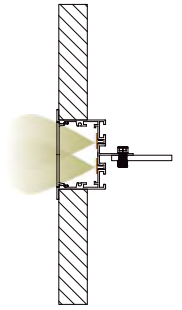

Aluminum Profile

CE RoHS

YD 6535-T