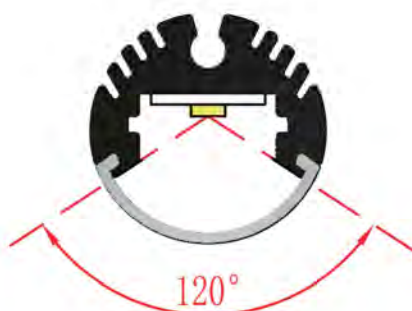

Aluminum Profile

YD-2020

Material: AL6063-T5

Surface: black/white/silver

Pc cover option:

opal diffuser, transparent, frosted

Available length: 0.5-6m