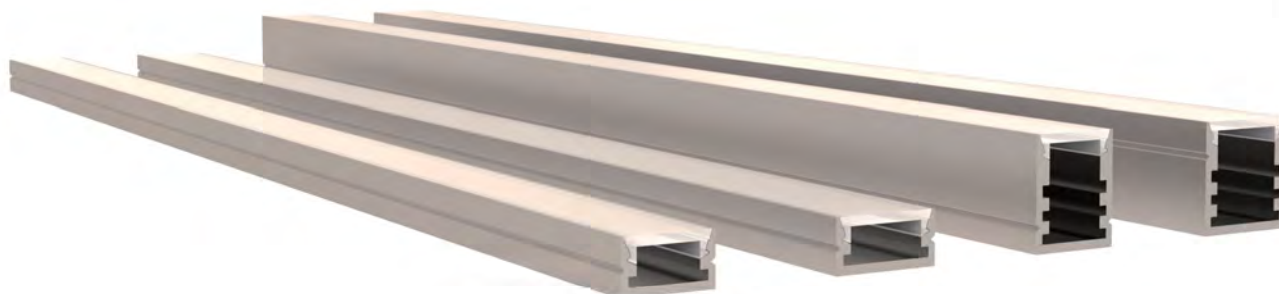

Aluminum Profile

YD-1208

YD-1407

Material: AL6063-T5

Surface: black/white/silver

Pc cover option:

opal diffuser, transparent, frosted

Available length: 0.5-4m

YD-1215

YD-1415