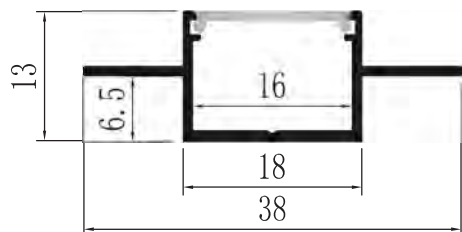

Aluminum Profile

YD-3813

Material: AL6063-T5
Surface: black/white/silver

Pc cover option:

opal diffuser, transparent, frosted
Available length: 0.5-3m

YD-1607

Material: AL6063-T5
Surface: black/white/silver

Pc cover option:

opal diffuser, transparent, frosted
Available length: 0.5-3m