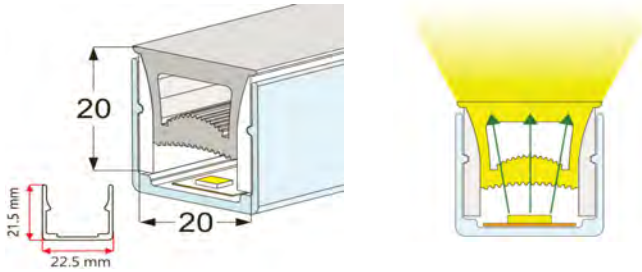

DIMENSIONS & WATERPROOF

PRODUCT SPECIFICATION

Dimension	5000mmx10mmx1.2mm
Chip density	120LED, 8.33mm LED pitch
Step LEDs	6LED(24V)/3LED(12V)
Step Length	6LED(24V)/3LED(12V)
Power(W)	3W 4.8W 7.2W 9.6W 12W 14.4W/meter
Efficacy	115lm/W
Voltage(V)	DC24V/DC12V
Current(A/m)	0.5A(24V)/1A(12V)

PRODUCT PHOTOMETRICS

CCT (K)	Watt/Lumen (W/lm/m)	Watt/Lumen (W/lm/m)	Watt/Lumen (W/lm/m)	Watt/Lumen (W/lm/m)	Watt/Lumen (W/lm/m)	CRI
2700K	3W/150lm	4.8W/240lm	7.2W/360lm	9.6W/480lm	12W/600lm	83/93
3000K	3W/165lm	4.8W/264lm	7.2W/396lm	9.6W/528lm	12W/660lm	83/93
3500K	3W/180lm	4.8W/288lm	7.2W/432lm	9.6W/576lm	12W/720lm	83/93
4000K	3W/195lm	4.8W/312lm	7.2W/468lm	9.6W/624lm	12W/780lm	83/93
6000K	3W/210lm	4.8W/336lm	7.2W/504lm	9.6W/672lm	12W/840lm	83/93