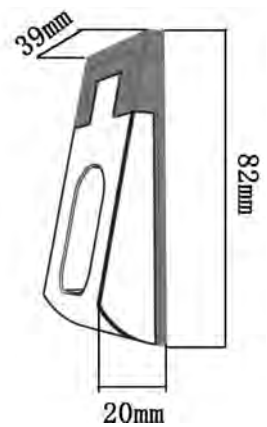

Material: AL6063-T5

Surface: black/white/silver

Pc cover option:

opal diffuser, transparent, frosted

Available length: 0.5-4m