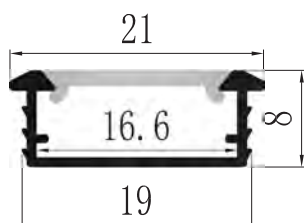

YD-1401

YD-1607