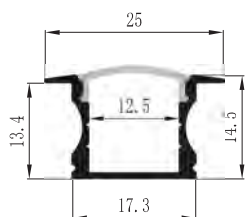

Aluminum Profile

YD-1201

YD-1202

Material: AL6063-T5

Surface: black/white/silver

Pc/PMMA Cover Option:

opal diffuser, transparent, frosted

Available length: 0.5-4m

YD-1201/1202: Pc Cover Option

YD-1303: PMMA Cover Option