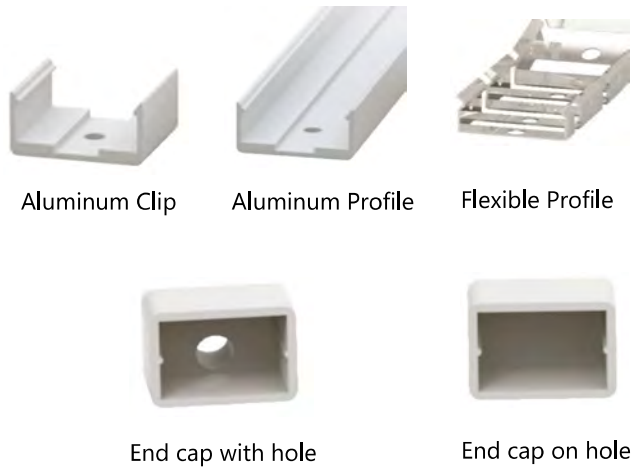

PRODUCT PHOTOMETRICS

CCT (K)	Watt/Lumen (W/lm/m)	Watt/Lumen (W/lm/m)	Watt/Lumen (W/lm/m)	Watt/Lumen (W/lm/m)	Watt/Lumen (W/lm/m)	CRI
2700K	3W/150lm	4.8W/240lm	7.2W/360lm	9.6W/480lm	12W/600lm	83/93
3000K	3W/165lm	4.8W/264lm	7.2W/396lm	9.6W/528lm	12W/660lm	83/93
3500K	3W/180lm	4.8W/288lm	7.2W/432lm	9.6W/576lm	12W/720lm	83/93
4000K	3W/195lm	4.8W/312lm	7.2W/468lm	9.6W/624lm	12W/780lm	83/93
6000K	3W/210lm	4.8W/336lm	7.2W/504lm	9.6W/672lm	12W/840lm	83/93