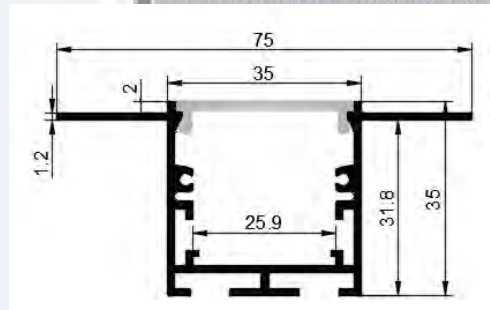

Aluminum Profile

CE RoHS

YD 7535

Aluminum Profile

Material: 6063-T5

Color: anodized silver available
another color can be customized

Weight: 0.7kg/m

Cover

Material: imported pc plastics

Color: frosted, opal diffuser transparent

Weight: 0.07Kg/m

End cap

Material: 6063-5