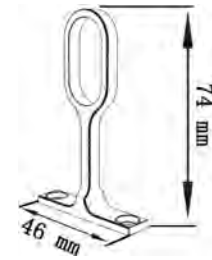

Aluminum Profile

YD-1401

Material: AL6063-T5

Surface: black/white/silver

Pc cover option:

opal diffuser, transparent, frosted

Available length: 0.5-6m

YD-3518

YD-3518 metal end cap

Material: AL6063-T5

Surface: black/white/silver

Pc cover option:

opal diffuser, transparent, frosted

Available length: 0.5-4m