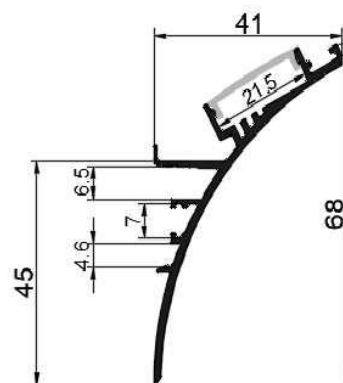

Installation parts

Material: 6063-5

Weight: 0.09kg/m