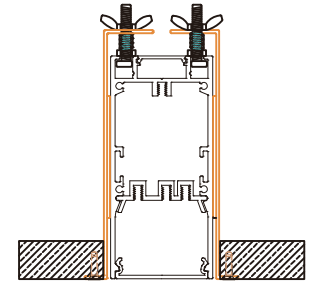

## YD-3373

Material: AL6063-T5

Surface: black/white/silver

Pc cover option:

opal diffuser, transparent, frosted

Available length: 0.5-4m

YD-3373 plastic end cap

YD-3373 metal clip