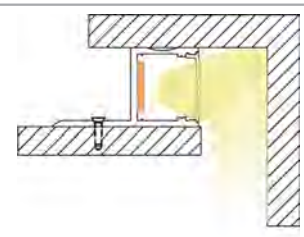

YD-2009 plastic end cap