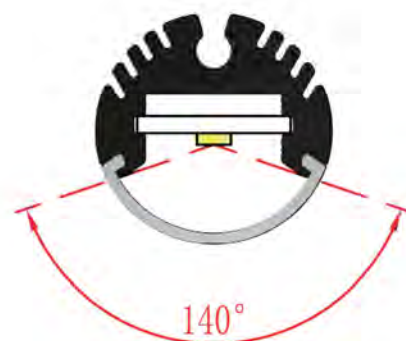

Aluminum Profile

YD-2020

Material: AL6063-T5

Surface: black/white/silver

Pc cover option:

opal diffuser, transparent, frosted

Available length: 0.5-6m