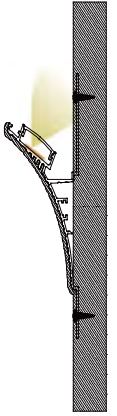

Aluminum Profile

CE RoHS

YD 44108

Aluminum Profile

Material: 6063-T5

Color: anodized silver available
another color can be customized

Weight: 0.71kg/m

Cover

Material: imported pc plastics

Color: frosted, opal diffuser transparent

Weight: 0.035Kg/m

End cap

Material: imported pc plastics

Installation parts

Material: imported silica gel

Color: white