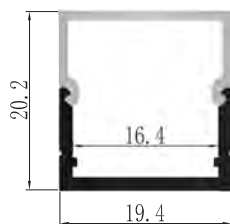

Aluminum Profile

YD-1608

Material: AL6063-T5

Surface: black/white/silver

Pc cover option:

opal diffuser, transparent, frosted

Available length: 0.5-4m

YD-1609