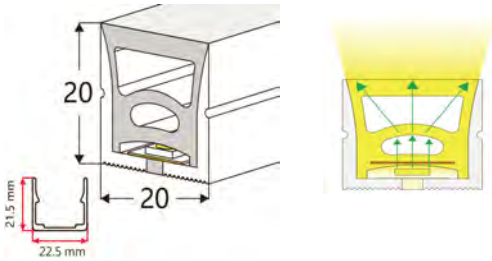

DIMENSIONS & WATERPROOF

PRODUCT SPECIFICATION

Dimension	5000mmx10mmx1.2mm
Chip density	120LED, 8.33mm LED pitch
Step LEDs	6LED(24V)/3LED(12V)
Step Length	6LED(24V)/3LED(12V)
Power(W)	3W 4.8W 7.2W 9.6W 12W/meter
Efficacy	115lm/W
Voltage(V)	DC24V/DC12V
Current(A/m)	0.5A(24V)/1A(12V)