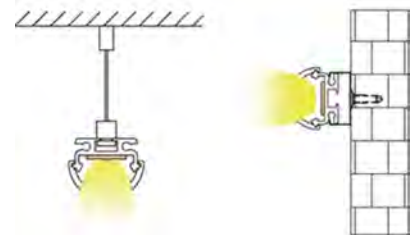

YD-01-1 metal end cap