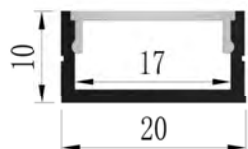

## YD-2010

Material: AL6063-T5

Surface: black/white/silver

Pc cover option:

opal diffuser, transparent, frosted

Available length: 0.5-4m

YD-2010 plastic end cap

YD-2010 metal clip