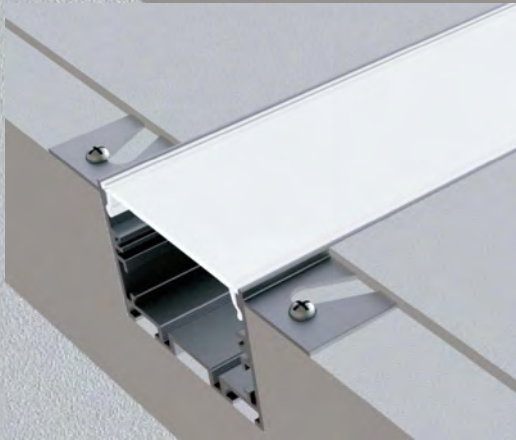

Aluminum Profile

YD 9035-T

Aluminum Profile

Material: 6063-T5

Color: anodized silver available
another color can be customized

Weight: 0.8kg/m

Cover

Material: imported pc plastics

Color: frosted, opal diffuser transparent

Weight: 0.1Kg/m

End cap

Material: 6063-5