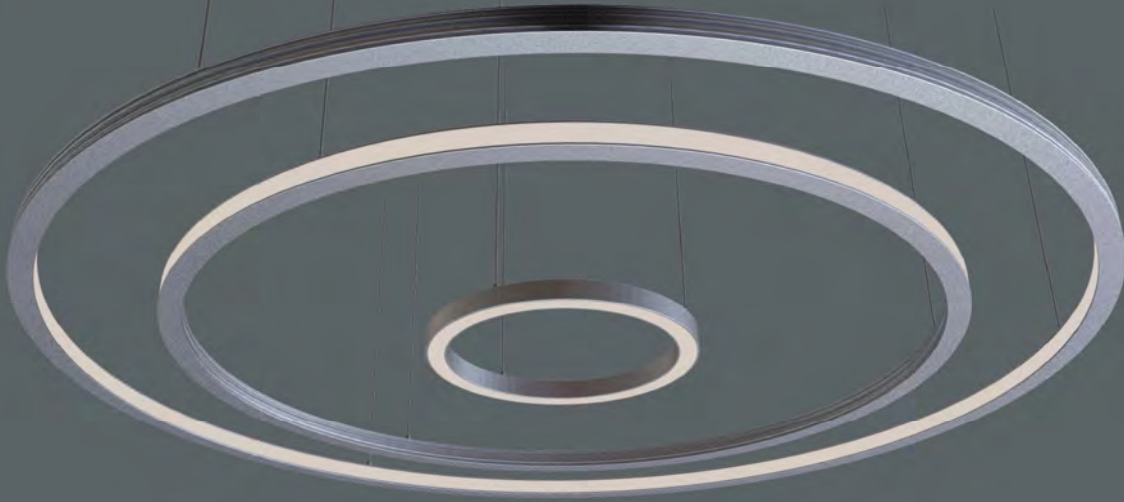

Aluminum Profile CE RoHS