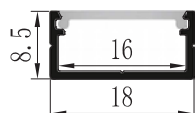

Material: AL6063-T5
Surface: black/white/silver
Pc cover option:
opal diffuser, transparent, frosted
Available length: 0.5-4m