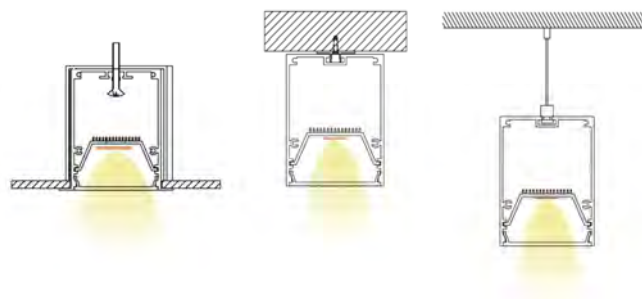

Aluminum Profile