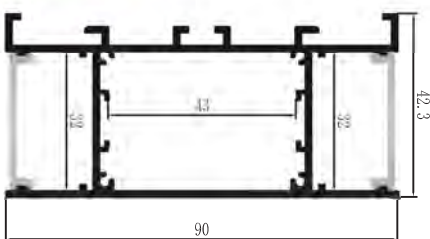

YD-4290 plastic end cap