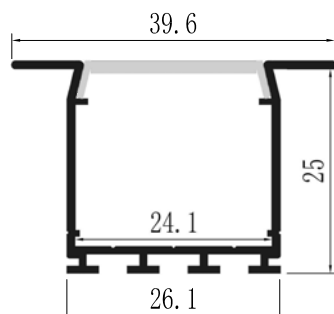

YD-2404

YD-2403
plastic end cap