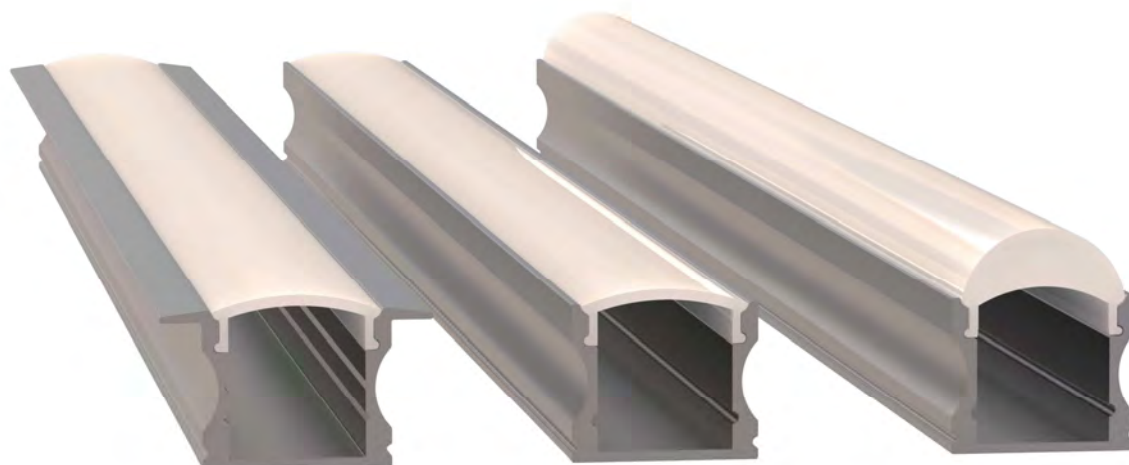

Aluminum Profile

YD-1202

Material: AL6063-T5

Surface: black/white/silver

Pc/PMMA Cover Option:

opal diffuser, transparent, frosted

Available length: 0.5-4m

YD-1201/1202: Pc Cover Option

YD-1303: PMMA Cover Option