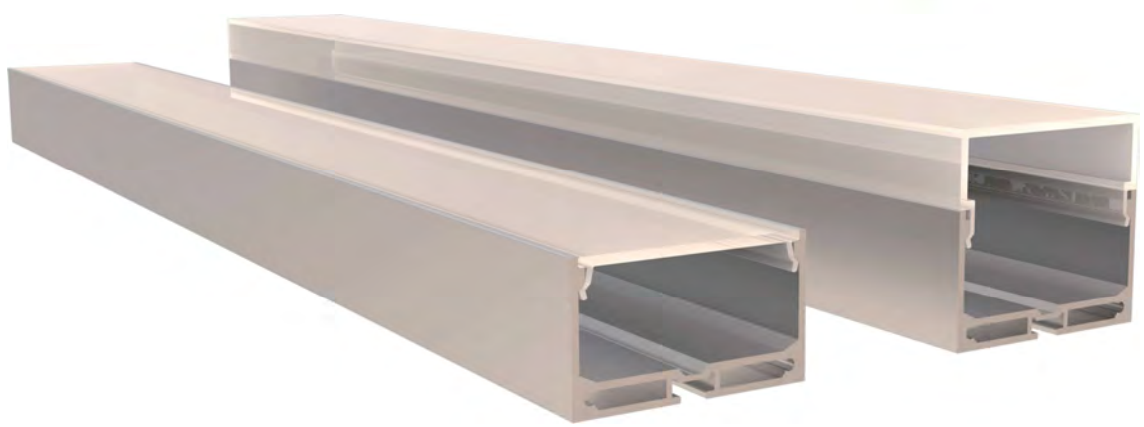

Aluminum Profile

CE RoHS