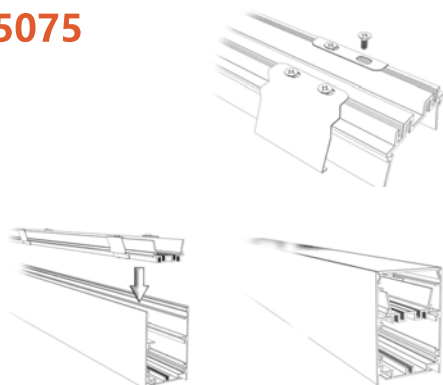

Aluminum Profile

YD-5075

YD-6575

Material: AL6063-T5

Surface: black/white/silver

Pc cover option:

opal diffuser, transparent, frosted

Available length: 0.5-4m

YD-5075

YD-6575