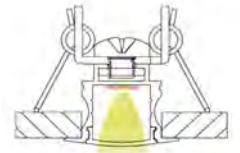

Aluminum Profile