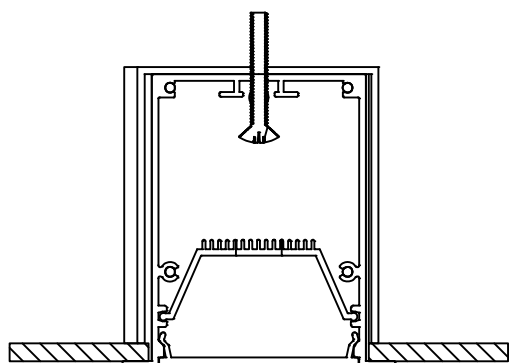

# Aluminum Profile

**YD-5575**

**YD-7075**

Material: AL6063-T5  
 Surface: black/white/silver  
 Pc cover option:  
 opal diffuser, transparent, frosted  
 Available length: 0.5-4m

YD-5575 metal end cap

YD-5575 metal clip