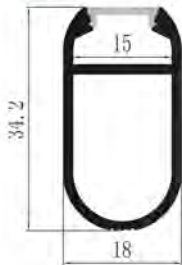

YD-3518

YD-3518 metal end cap