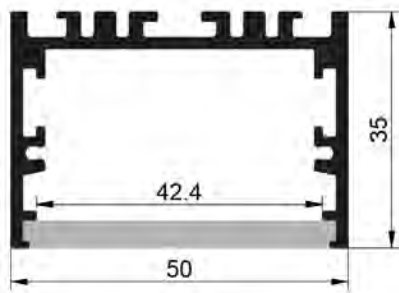

Installation parts

Material: metal clip