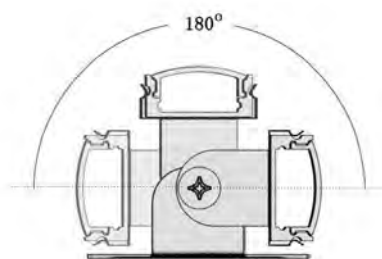

Pc/PMMA Cover Option:

opal diffuser, transparent, frosted

Available length: 0.5-4m

YD-1201/1202: Pc Cover Option

YD-1303: PMMA Cover Option

YD-1201  
plastic end cap

YD-1202  
plastic end cap

YD-1303  
plastic end cap