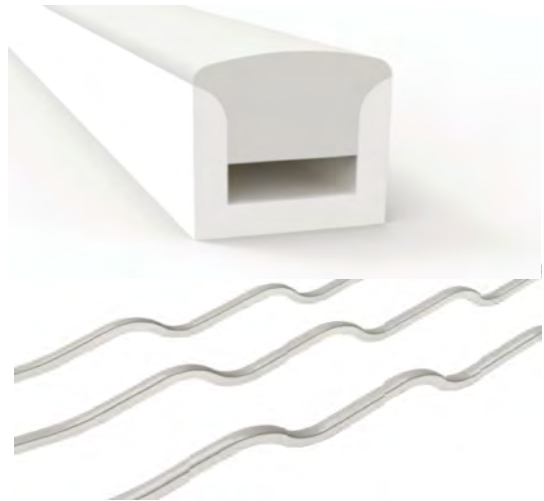

F0606 2835 120LEDs LED STRIP

- 2835 LED with broad luminous surface
- Self-encapsulated design offers optional 2100-10000K
- White lights and R/G/B/Y and others colourful lights for option
- High quality PCB, high thermal 3M adhesive
- Provide 1 BIN delivery

DIMENSIONS & WATERPROOF

PRODUCT SPECIFICATION

Dimension	5000mmx6mmx1.2mm
Chip density	120LED, 8.33mm LED pitch
Step LEDs	6LED(24V)/3LED(12V)
Step Length	6LED(24V)/3LED(12V)
Power(W)	3W 4.8W 6W 7.2W 9.6W/meter
Efficacy	115lm/W
Voltage(V)	DC24V/DC12V
Current(A/m)	0.5A(24V)/1A(12V)

PRODUCT PHOTOMETRICS

CCT (K)	Watt/Lumen (W/lm/m)	Watt/Lumen (W/lm/m)	Watt/Lumen (W/lm/m)	Watt/Lumen (W/lm/m)	Watt/Lumen (W/lm/m)	CRI
2700K	3W/150lm	4.8W/240lm	6W/300lm	7.2W/360lm	9.6W/480lm	83/93
3000K	3W/165lm	4.8W/264lm	6W/330lm	7.2W/396lm	9.6W/528lm	83/93
3500K	3W/180lm	4.8W/288lm	6W/360lm	7.2W/432lm	9.6W/576lm	83/93
4000K	3W/195lm	4.8W/312lm	6W/390lm	7.2W/468lm	9.6W/624lm	83/93
6000K	3W/210lm	4.8W/336lm	6W/420lm	7.2W/504lm	9.6W/672lm	83/93