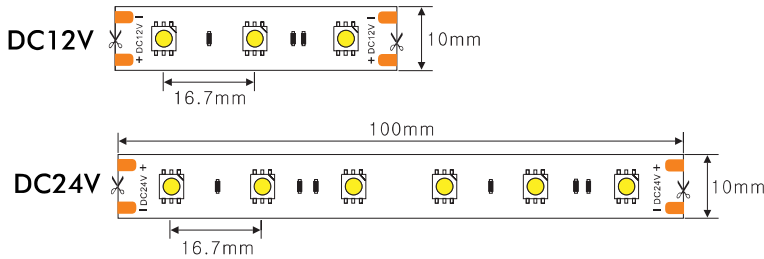

DIMENSIONS & WATERPROOF

PRODUCT SPECIFICATION

Dimension	5000mmx8mmx2mm
Chip density	60LED, 16.7mm LED pitch
Step LEDs	6LED(24V)/3LED(12V)
Step Length	6LED(24V)/3LED(12V)
Power(W)	3W 4.8W 7.2W 9.6W 12W 14.4W/meter
Efficacy	115lm/W
Voltage(V)	DC24V/DC12V
Current(A/m)	0.6A(24V)/1.2A(12V)