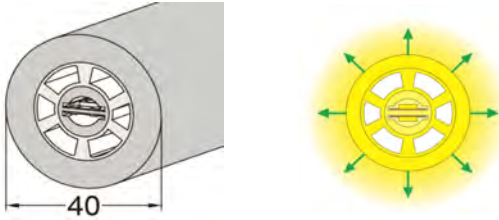

DIMENSIONS & WATERPROOF

PRODUCT SPECIFICATION

Dimension	5000mmx10mmx1.2mm
Chip density	240LED, 8.33mm LED pitch
Step LEDs	12LED(24V)
Step Length	12LED(24V)
Power(W)	3W 4.8W 7.2W 9.6W 12W 14.4W/meter
Efficacy	115lm/W
Voltage(V)	DC24V/DC12V
Current(A/m)	0.5A(24V)/1A(12V)

PRODUCT PHOTOMETRICS

CCT (K)	Watt/Lumen (W/lm/m)	Watt/Lumen (W/lm/m)	Watt/Lumen (W/lm/m)	Watt/Lumen (W/lm/m)	Watt/Lumen (W/lm/m)	Watt/Lumen (W/lm/m)	CRI
2700K	4.8W/240lm	7.2W/384lm	9.6W/576lm	12W/768lm	14.4W/960lm	18W/1152lm	83/93
3000K	4.8W/255lm	7.2W/405lm	9.6W/612lm	12W/816lm	14.4W/1020lm	18W/1224lm	83/93
3500K	4.8W/261lm	7.2W/418lm	9.6W/626lm	12W/835lm	14.4W/1044lm	18W/1252lm	83/93
4000K	4.8W/270lm	7.2W/432lm	9.6W/648lm	12W/864lm	14.4W/1080lm	18W/1296lm	83/93
6000K	4.8W/285lm	7.2W/456lm	9.6W/684lm	12W/912lm	14.4W/1140lm	18W/1638lm	83/93