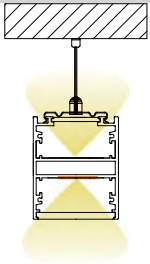

Aluminum Profile

Aluminum Profile

Material: 6063-T5

Color: anodized silver available
another color can be customized

Weight: 1.4kg/m

Cover

Material: imported silica gel

Color: white

Weight: 0.2kg/m

End cap

Material: 6063-T5

Weight: 0.2Kg/m

Installation parts

Material: metla clip