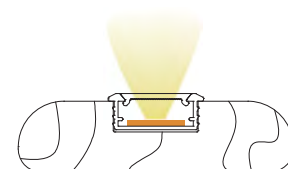

## YD-3813

Material: AL6063-T5  
Surface: black/white/silver

Pc cover option:

opal diffuser, transparent, frosted  
Available length: 0.5-3m

YD-3813 plastic end cap