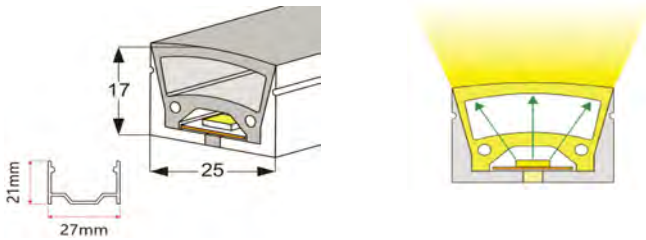

DIMENSIONS & WATERPROOF

PRODUCT SPECIFICATION

Dimension	5000mmx12mmx1.2mm
Chip density	120LED, 8.33mm LED pitch
Step LEDs	6LED(24V)/3LED(12V)
Step Length	6LED(24V)/3LED(12V)
Power(W)	3W 4.8W 7.2W 9.6W 12W/meter
Efficacy	115lm/W
Voltage(V)	DC24V/DC12V
Current(A/m)	0.5A(24V)/1A(12V)