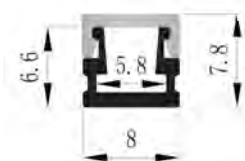

YD-07

YD-08

Material: AL6063-T5

Surface: black/white/silver

Pc cover option:

opal diffuser, transparent, frosted

Available length: 0.5-3m