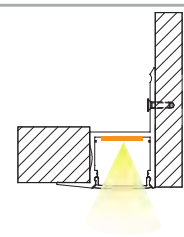

YD-2009-A plastic end cap