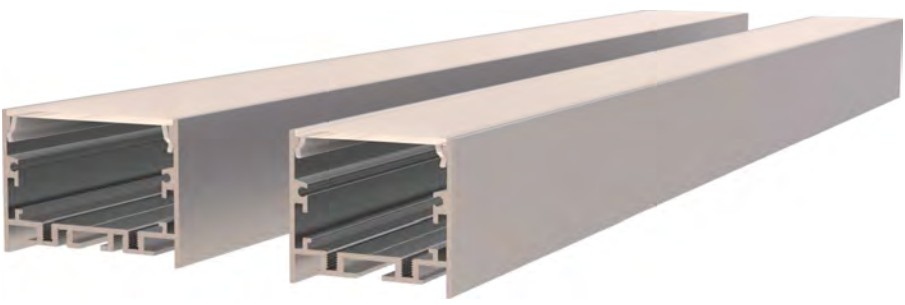

Aluminum Profile

YD-3830

YD-5035

Material: AL6063-T5
Surface: black/white/silver
Pc cover option:
opal diffuser, transparent, frosted
Available length: 0.5-4m

YD-4035

YD-5036