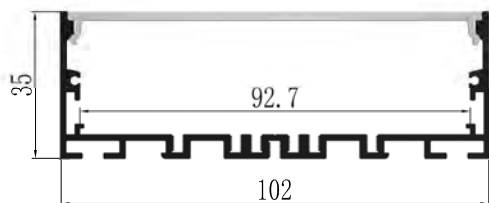

Aluminum Profile

YD-10236

Material: AL6063-T5

Surface: black/white/silver

Pc cover option:

opal diffuser, transparent, frosted

Available length: 0.5-4m

YD-11736