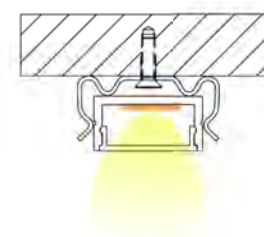

Aluminum Profile

Material: AL6063-T5

Surface: black/white/silver

Pc cover option:

opal diffuser, transparent, frosted

Available length: 0.5-4m

YD-2405

YD-2010

Material: AL6063-T5

Surface: black/white/silver

Pc cover option:

opal diffuser, transparent, frosted

Available length: 0.5-4m