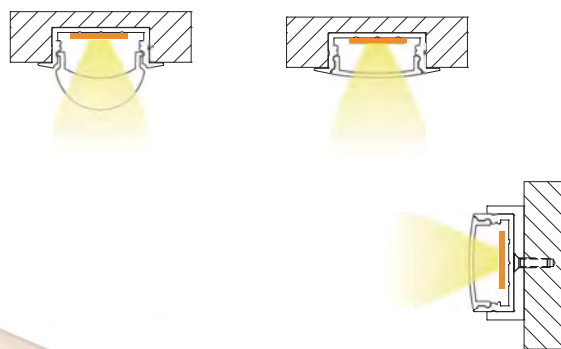

Aluminum Profile

YD-1205

Material: AL6063-T5

Surface: black/white/silver

Pc/PMMA Cover Option:

opal diffuser, transparent, frosted

Available length: 0.5-4m

YD-1204/1205: Pc Cover Option

YD-1302: PMMA Cover Option