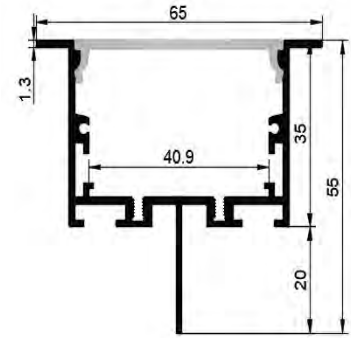

End cap

Material: 6063-5