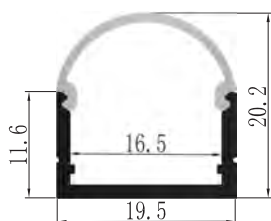

Aluminum Profile

YD-1608

Material: AL6063-T5

Surface: black/white/silver

Pc cover option:

opal diffuser, transparent, frosted

Available length: 0.5-4m

YD-1609