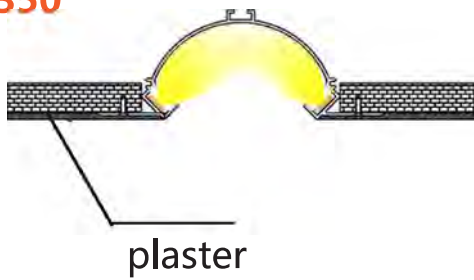

YD-13350

Double side working together with the plaster or dry wall can be fixed by screw.