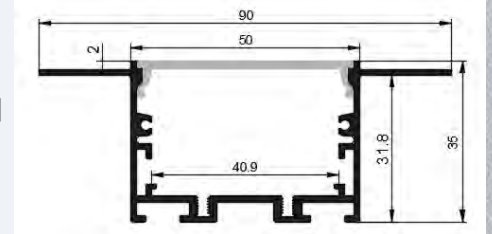

Aluminum Profile

YD 9035-T

Aluminum Profile

Material: 6063-T5

Color: anodized silver available
another color can be customized

Weight: 0.8kg/m

Cover

Material: imported pc plastics

Color: frosted, opal diffuser transparent

Weight: 0.1Kg/m

End cap

Material: 6063-5