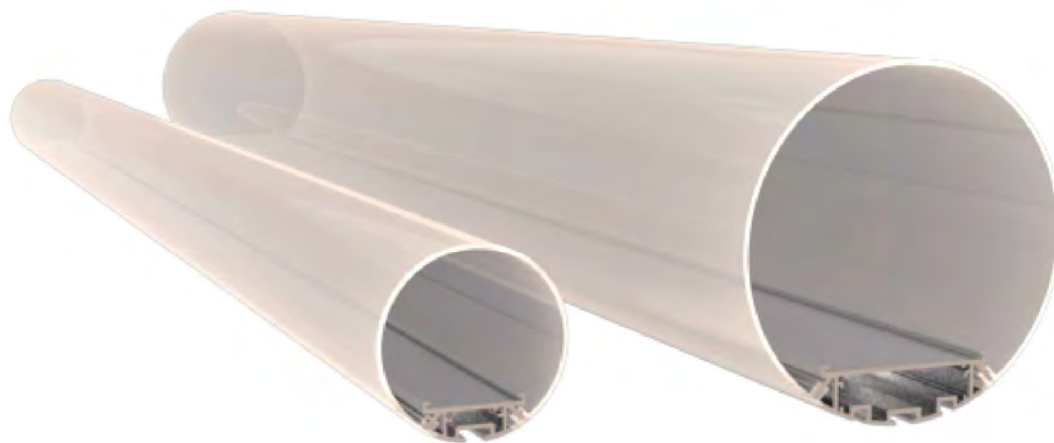

Aluminum Profile

YD-60