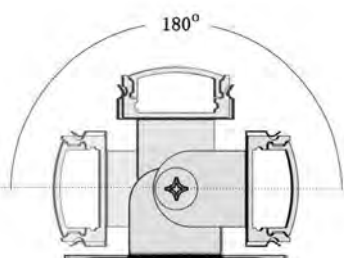

Pc/PMMA Cover Option:

opal diffuser, transparent, frosted

Available length: 0.5-4m

YD-1204/1205: Pc Cover Option

YD-1302: PMMA Cover Option

YD-1204  
plastic end cap

YD-1205  
plastic end cap

YD-1302  
plastic end cap