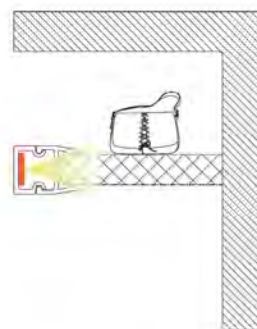

Material: AL6063-T5
Surface: black/white/silver
Pc cover option:
opal diffuser, transparent, frosted
Available length: 0.5-4m