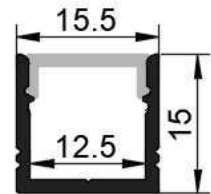

YD 1516

Aluminum Profile

Material: 6063-T5
Color: anodized silver available
another color can be customized
Weight: 0.23kg/m

Cover

Material: imported pc plastics
Color: frosted, opal diffuser, transparent
Weight: 0.026kg/m

End cap

Material: imported pc plastics

Installation parts

Material: stainless steel
Color: true colors