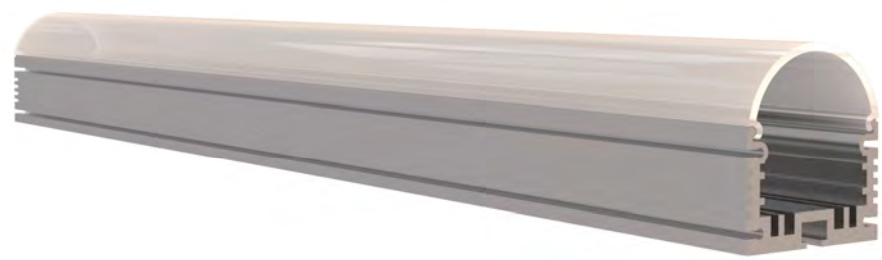

Aluminum Profile