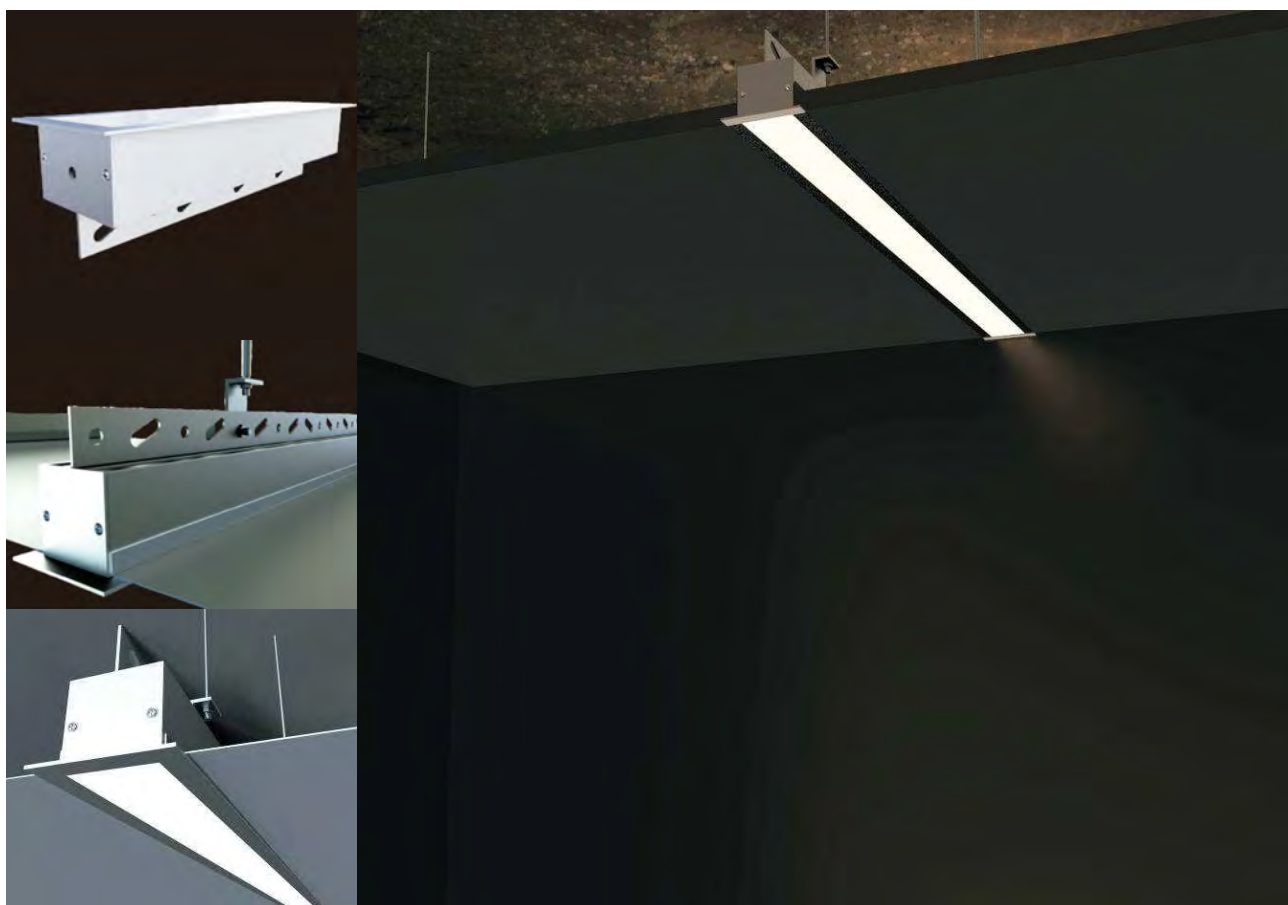

End cap

Material: 6063-5