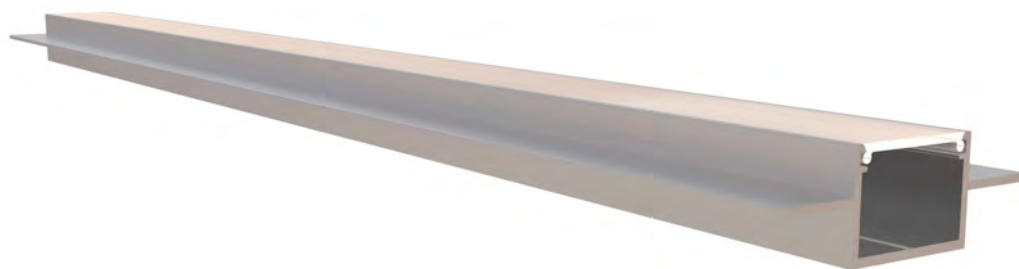

Aluminum Profile

YD-3813