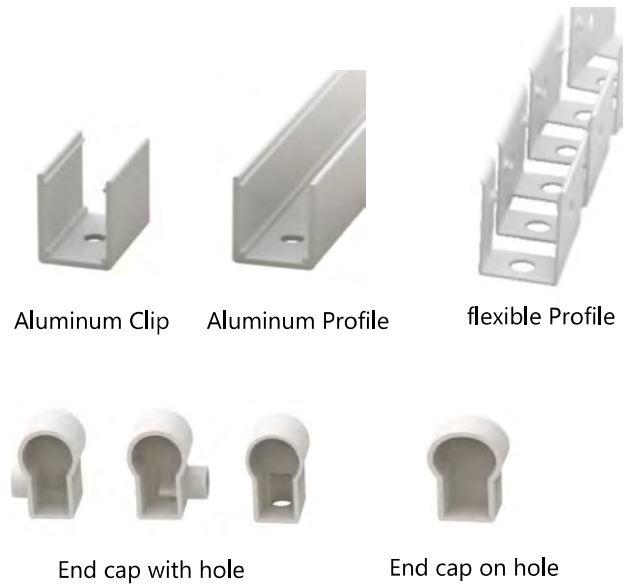

PRODUCT PHOTOMETRICS

CCT (K)	Watt/Lumen (W/lm/m)	Watt/Lumen (W/lm/m)	Watt/Lumen (W/lm/m)	Watt/Lumen (W/lm/m)	Watt/Lumen (W/lm/m)	CRI
2700K	3W/150lm	4.8W/240lm	7.2W/360lm	9.6W/480lm	12W/600lm	83/93
3000K	3W/165lm	4.8W/264lm	7.2W/396lm	9.6W/528lm	12W/660lm	83/93
3500K	3W/180lm	4.8W/288lm	7.2W/432lm	9.6W/576lm	12W/720lm	83/93
4000K	3W/195lm	4.8W/312lm	7.2W/468lm	9.6W/624lm	12W/780lm	83/93
6000K	3W/210lm	4.8W/336lm	7.2W/504lm	9.6W/672lm	12W/840lm	83/93