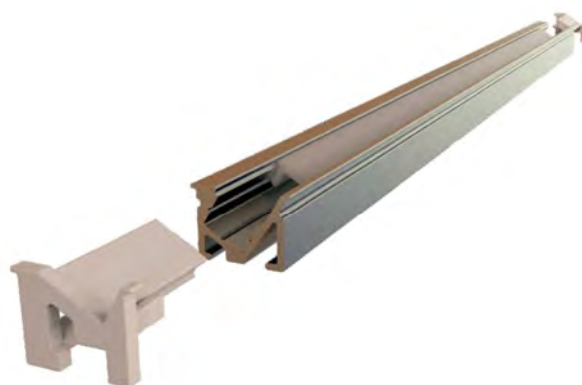

Aluminum Profile

YD A109

Aluminum Profile

Material: 6063-T5

Color: anodized silver available
another color can be customized

Weight: 0.09kg/m

Cover

Material: imported pc plastics

Color: frosted,opal diffuser transparent

End cap

Material: imported pc plastics

Installation parts

Material: metal clip

Color: true colors