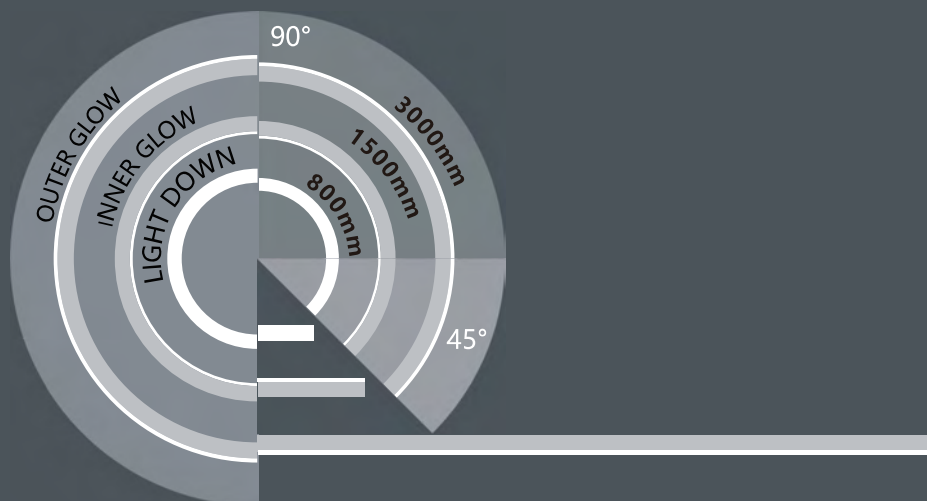

Aluminum Profile

CE RoHS

Width 35mm

	45°	Φ800mm	inside ∩ 286.5mm/outside ∩ 314mm	Innter glow
	90°	Φ800mm	inside ∩ 573.5mm/outside ∩ 628mm	Outer glow
	45°	Φ1500mm	inside ∩ 561mm/outside ∩ 589mm	Outer glow
	90°	Φ1500mm	inside ∩ 1123mm/outside ∩ 1178mm	Innter glow
	45°	Φ3000mm	inside ∩ 1150mm/outside ∩ 1178mm	Outer glow
	90°	Φ3000mm	inside ∩ 2300mm/outside ∩ 2356mm	Innter glow

Width 50mm

	45°	Φ800mm	inside ∩ 275mm/outside ∩ 314mm	Light down
	90°	Φ800mm	inside ∩ 550mm/outside ∩ 628mm	Light down
	45°	Φ1500mm	inside ∩ 550mm/outside ∩ 589mm	Light down
	90°	Φ1500mm	inside ∩ 1099.5mm/outside ∩ 1178mm	Light down
	45°	Φ3000mm	inside ∩ 1139mm/outside ∩ 1178mm	Light down
	90°	Φ3000mm	inside ∩ 2277.5mm/outside ∩ 2356mm	Light down