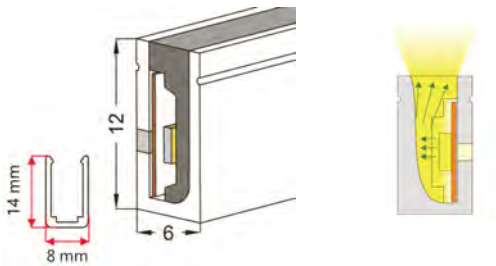

DIMENSIONS & WATERPROOF

PRODUCT SPECIFICATION

Dimension	5000mmx8mmx1.2mm
Chip density	120LED, 8.33mm LED pitch
Step LEDs	6LED(24V)
Step Length	6LED(24V)
Power(W)	3W 4.8W 7.2W 9.6W 12W 14.4W/meter
Efficacy	115lm/W
Voltage(V)	DC24V/DC12V
Current(A/m)	0.5A(24V)/1A(12V)