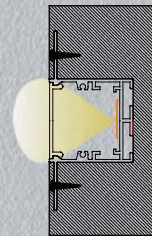

Aluminum Profile

CE RoHS

YD 7535