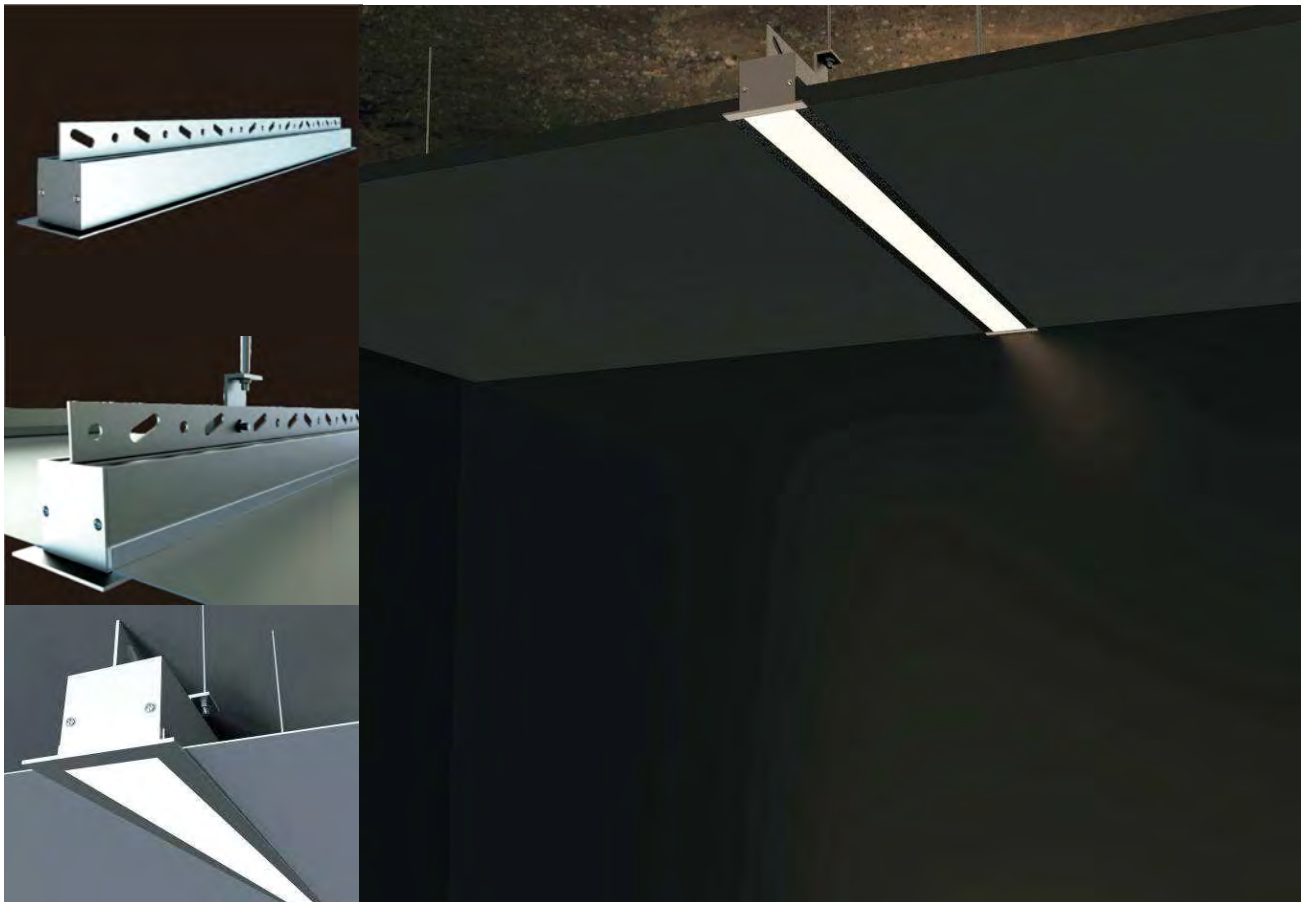

End cap

Material: 6063-5