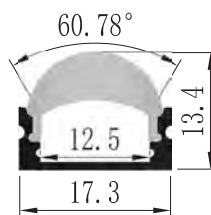

Aluminum Profile

YD-1205

YD-1302

Material: AL6063-T5

Surface: black/white/silver

Pc/PMMA Cover Option:

opal diffuser, transparent, frosted

Available length: 0.5-4m

YD-1204/1205: Pc Cover Option

YD-1302: PMMA Cover Option