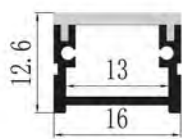

Aluminum Profile

YD-1610

YD-1612

YD-1610-1

YD-1612-1

Material: AL6063-T5

Surface: black/white/silver

Pc cover option:

opal diffuser, transparent, frosted

Available length: 0.5-4m

FOR IP65