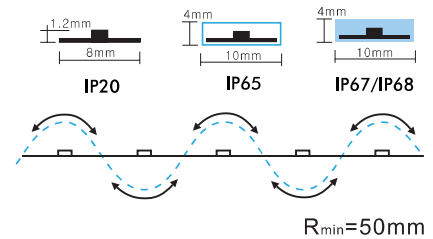

# 5050SMD 60LEDs LED STRIP

- ▶ 5050 LED with broad luminous surface
- ▶ Self-encapsulated design
- ▶ High quality PCB, high thermal 3M adhesive
- ▶ Widely adaptable to all types of controllers

## PRODUCT SPECIFICATION

Dimension	5000mmx8mmx2mm
Chip density	60LED, 16.7mm LED pitch
Step LEDs	6LED(24V)/3LED(12V)
Step Length	6LED(24V)/3LED(12V)
Power(W)	3W 4.8W 7.2W 9.6W 12W 14.4W/meter
Efficacy	115lm/W
Voltage(V)	DC24V/DC12V
Current(A/m)	0.6A(24V)/1.2A(12V)