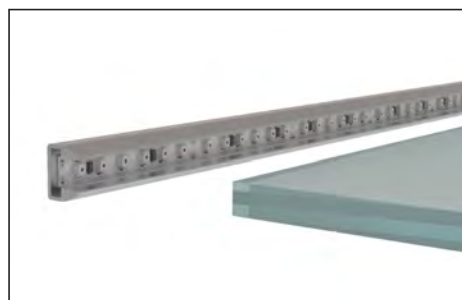

Material: AL6063-T5
Surface: black/white/silver
Pc cover option:
opal diffuser, transparent, frosted
Available length: 0.5-4m

YD-1218