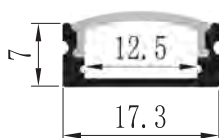

Aluminum Profile

YD-1205

Material: AL6063-T5

Surface: black/white/silver

Pc/PMMA Cover Option:

opal diffuser, transparent, frosted

Available length: 0.5-4m

YD-1204/1205: Pc Cover Option

YD-1302: PMMA Cover Option