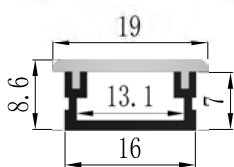

Aluminum Profile

YD-1610

YD-1612

YD-1610-1

YD-1612-1

Material: AL6063-T5

Surface: black/white/silver

Pc cover option:

opal diffuser, transparent, frosted

Available length: 0.5-4m

FOR IP65