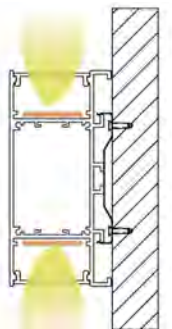

YD-1403 plastic end cap

YD-1403 metal clip

Material: AL6063-T5

Surface: black/white/silver

Pc cover option:

opal diffuser, transparent, frosted

Available length: 0.5-4m

**YD-4290**