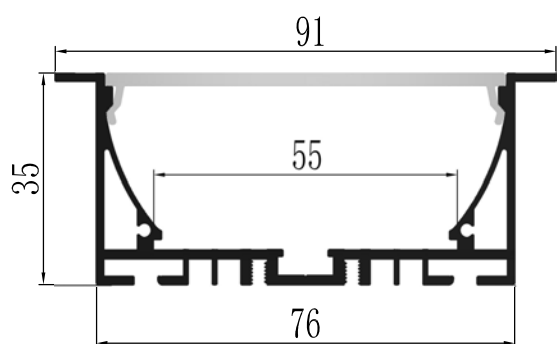

YD-9135

Material: AL6063-T5

Surface: black/white/silver

Pc cover option:

opal diffuser, transparent, frosted

Available length: 0.5-4m