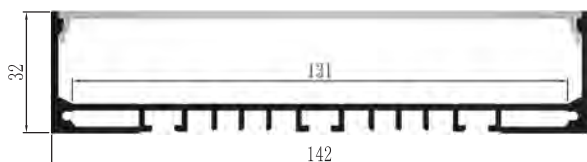

Aluminum Profile

YD-14232

Material: AL6063-T5

Surface: black/white/silver

Pc cover option:

opal diffuser, transparent, frosted

Available length: 0.5-4m