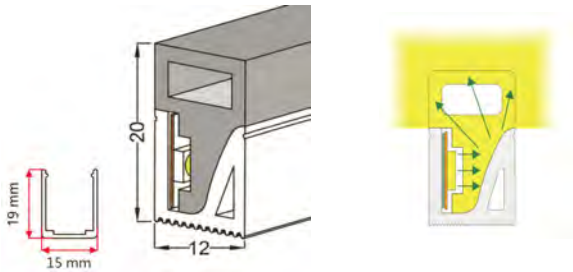

DIMENSIONS & WATERPROOF

PRODUCT SPECIFICATION

Dimension	5000mmx10mmx1.2mm
Chip density	120LED, 8.33mm LED pitch
Step LEDs	6LED(24V)
Step Length	6LED(24V)
Power(W)	3W 4.8W 7.2W 9.6W 12W/meter
Efficacy	115lm/W
Voltage(V)	DC24V/DC12V
Current(A/m)	0.5A(24V)/1A(12V)