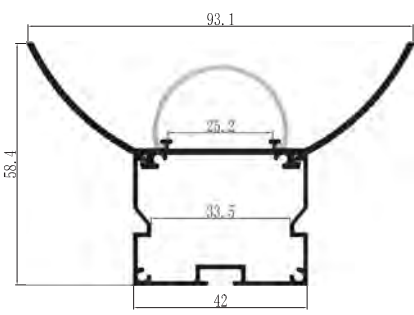

Aluminum Profile

YD-2831

Material: AL6063-T5
Surface: black/white/silver
Pc cover option:
opal diffuser, transparent, frosted
Available length: 0.5-3m

Material: AL6063-T5
Surface: black/white/silver
Pc cover option:
opal diffuser, transparent, frosted
Available length: 0.5-6m

YD-9358