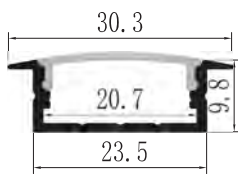

Aluminum Profile

YD-2001

Material: AL6063-T5

Surface: black/white/silver

YD-2002

Pc cover option:

opal diffuser, transparent, frosted

Available length: 0.5-4m