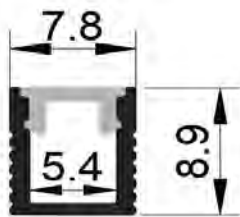

Material: AL6063-T5

Surface: black/white/silver

Pc cover option:

opal diffuser, transparent, frosted

Available length: 0.5-3m