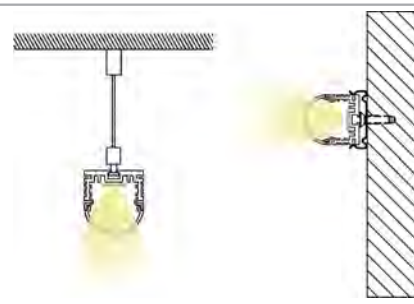

Aluminum Profile