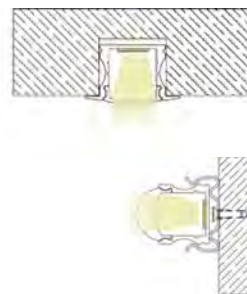

Aluminum Profile

YD-1202