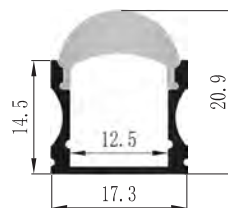

Aluminum Profile

YD-1202

YD-1303

Material: AL6063-T5

Surface: black/white/silver

Pc/PMMA Cover Option:

opal diffuser, transparent, frosted

Available length: 0.5-4m

YD-1201/1202: Pc Cover Option

YD-1303: PMMA Cover Option