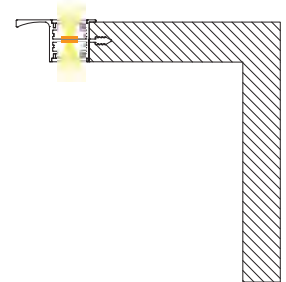

**Aluminum profile** 

**YD-3420**

Material: AL6063-T5

Surface: black/white/silver

Pc cover option:

opal diffuser, transparent, frosted

Available length: 0.5-4m

**YD-4319**