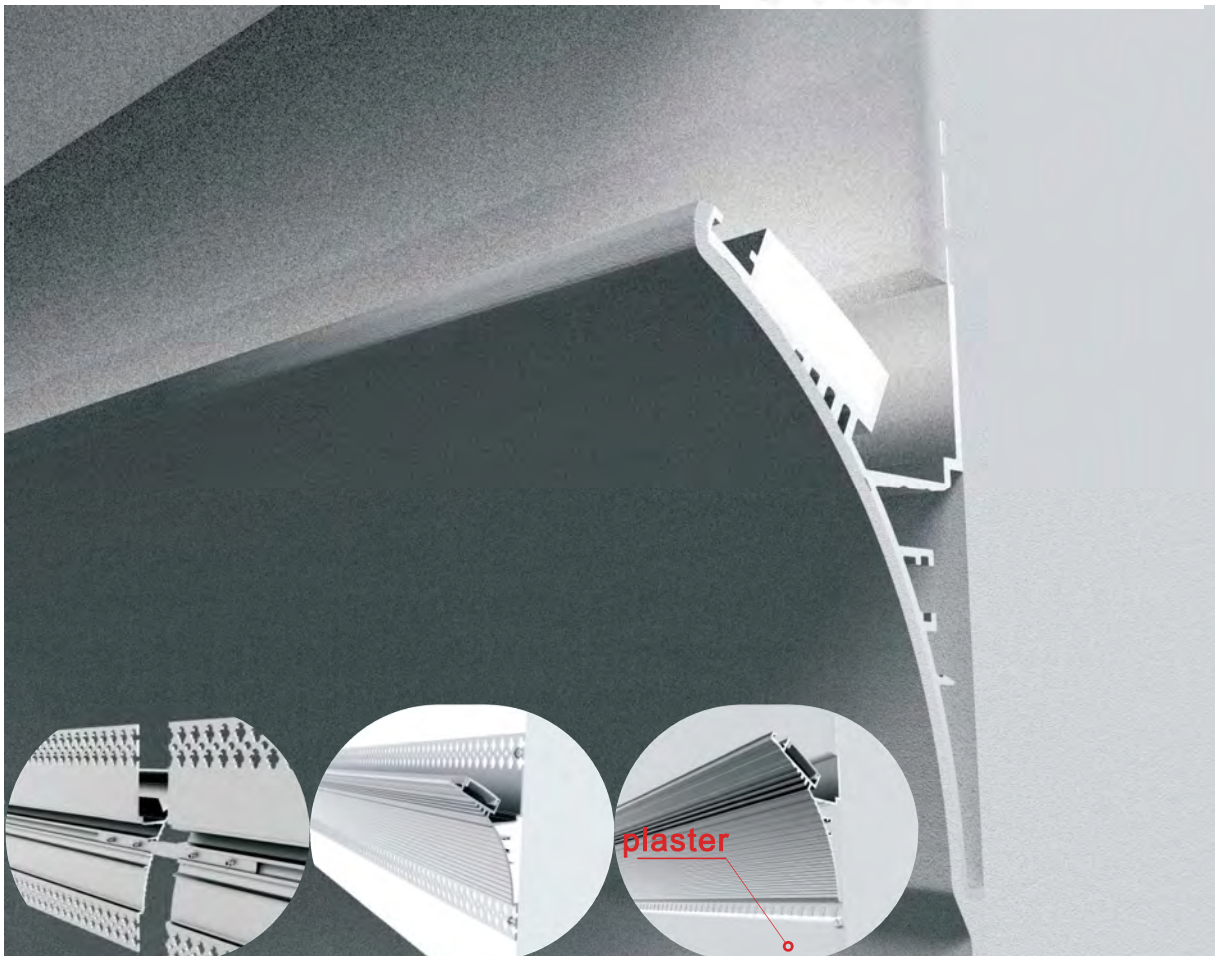

### Installation parts

Material: imported silica gel

Color: white