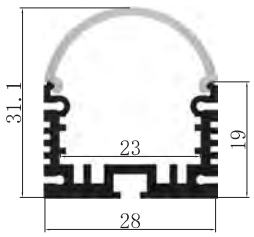

Aluminum Profile

YD-2831

Material: AL6063-T5
Surface: black/white/silver
Pc cover option:
opal diffuser, transparent, frosted
Available length: 0.5-3m

Material: AL6063-T5
Surface: black/white/silver
Pc cover option:
opal diffuser, transparent, frosted
Available length: 0.5-6m

YD-9358