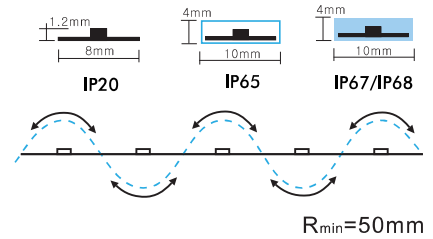

PRODUCT PHOTOMETRICS

CCT (K)	Watt/Lumen (W/lm/m)	Watt/Lumen (W/lm/m)	Watt/Lumen (W/lm/m)	Watt/Lumen (W/lm/m)	Watt/Lumen (W/lm/m)	CRI
RGB	9.6W/421lm	14.4W/630lm	19.2W/841lm	24W/1052lm	28.8W/1261lm	83/93