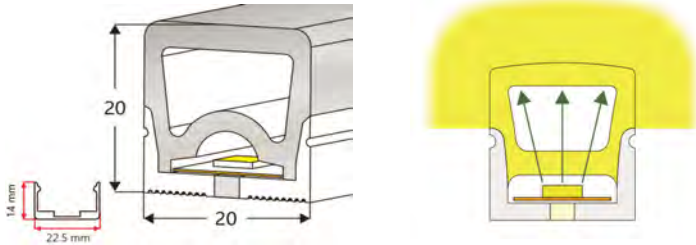

DIMENSIONS & WATERPROOF

PRODUCT SPECIFICATION

Dimension	5000mmx10mmx1.2mm
Chip density	120LED, 8.33mm LED pitch
Step LEDs	6LED(24V)/3LED(12V)
Step Length	6LED(24V)/3LED(12V)
Power(W)	3W 4.8W 7.2W 9.6W 12W/meter
Efficacy	115lm/W
Voltage(V)	DC24V/DC12V
Current(A/m)	0.5A(24V)/1A(12V)