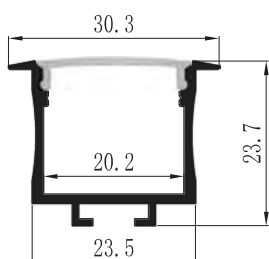

Aluminum Profile

YD-2007

YD-2008

Material: AL6063-T5

Surface: black/white/silver

Pc cover option:

opal diffuser, transparent, frosted

Available length: 0.5-4m

YD-2008-A