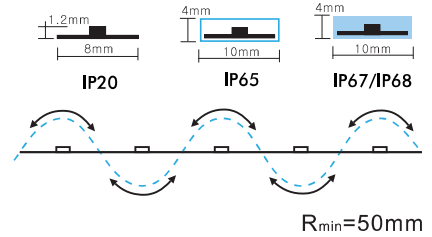

PRODUCT PHOTOMETRICS

CCT (K)	Watt/Lumen (W/lm/m)	Watt/Lumen (W/lm/m)	Watt/Lumen (W/lm/m)	Watt/Lumen (W/lm/m)	Watt/Lumen (W/lm/m)	Watt/Lumen (W/lm/m)	CRI
2700K	3W/240lm	4.8W/384lm	7.2W/576lm	9.6W/768lm	12W/960lm	14.4W/1152lm	83/93
3000K	3W/255lm	4.8W/405lm	7.2W/612lm	9.6W/816lm	12W/1020lm	14.4W/1224lm	83/93
3500K	3W/261lm	4.8W/418lm	7.2W/626lm	9.6W/835lm	12W/1044lm	14.4W/1252lm	83/93
4000K	3W/270lm	4.8W/432lm	7.2W/648lm	9.6W/864lm	12W/1080lm	14.4W/1296lm	83/93
6000K	3W/285lm	4.8W/456lm	7.2W/684lm	9.6W/912lm	12W/1140lm	14.4W/1638lm	83/93