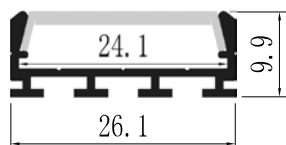

YD-2405

YD-2405 plastic end cap