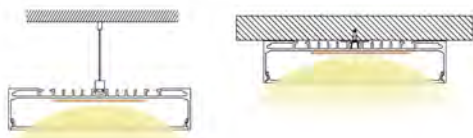

Aluminum Profile