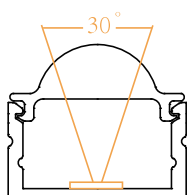

Aluminum Profile

YD-1305

Material: AL6063-T5
Surface: black/white/silver
PMMA cover option:
opal diffuser, transparent, frosted
Available length: 0.5-4m

YD-1605

YD-1606

Material: AL6063-T5
Surface: black/white/silver
Pc cover option:
opal diffuser, transparent, frosted
Available length: 0.5-4m