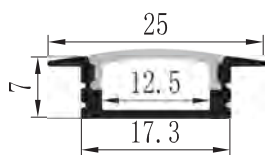

YD-1204

YD-1205