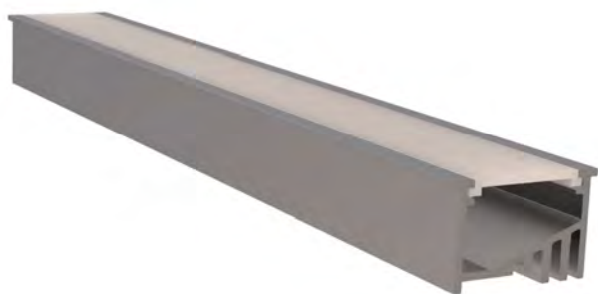

YD-16

Material: AL6063-T5

Surface: black/white/silver

Pc cover option:

opal diffuser, transparent, frosted

Available length: 0.5-4m