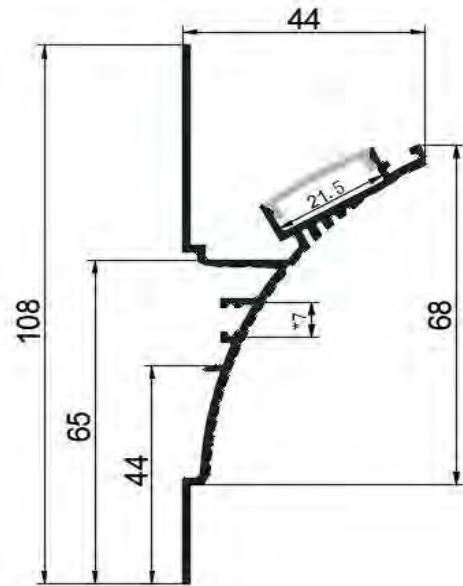

Aluminum Profile

CE RoHS

YD 44108

Aluminum Profile

Material: 6063-T5

Color: anodized silver available
another color can be customized

Weight: 0.71kg/m

Cover

Material: imported pc plastics

Color: frosted, opal diffuser transparent

Weight: 0.035Kg/m

End cap

Material: imported pc plastics

Installation parts

Material: imported silica gel

Color: white