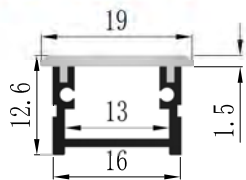

YD-1612-1

Material: AL6063-T5

Surface: black/white/silver

Pc cover option:

opal diffuser, transparent, frosted

Available length: 0.5-4m