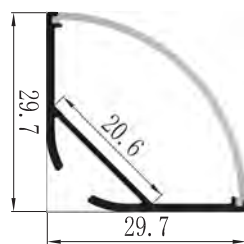

Available length: 0.5-3m

**YD-2003**

**YD-2004**

YD-1001  
plastic end cap

YD-1002  
plastic end cap

YD-1001/102  
plastic clip

YD-1001/1002  
metal clip

YD-2003  
plastic end cap