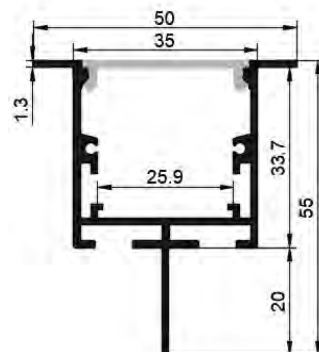

End cap

Material: 6063-5