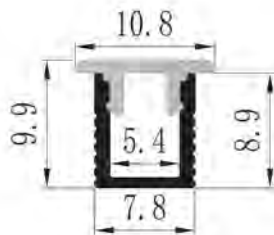

Material: AL6063-T5

Surface: black/white/silver

Pc cover option:

opal diffuser, transparent, frosted

Available length: 0.5-3m