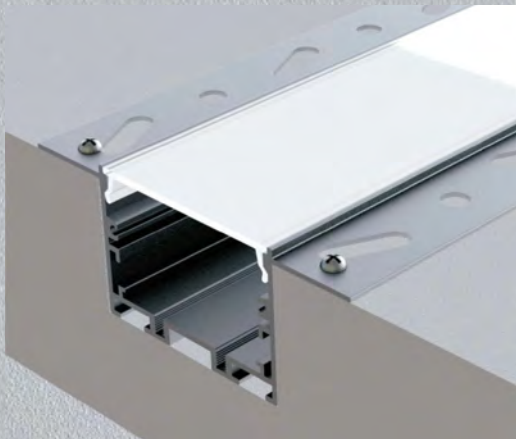

Aluminum Profile

YD 9035-T

Aluminum Profile

Material: 6063-T5

Color: anodized silver available
another color can be customized

Weight: 0.8kg/m

Cover

Material: imported pc plastics

Color: frosted, opal diffuser transparent

Weight: 0.1Kg/m

End cap

Material: 6063-5