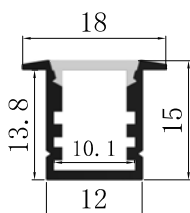

Aluminum Profile

YD-1815

Material: AL6063-T5

Surface: black/white/silver

Pc cover option:

opal diffuser, transparent, frosted

Available length: 0.5-4m