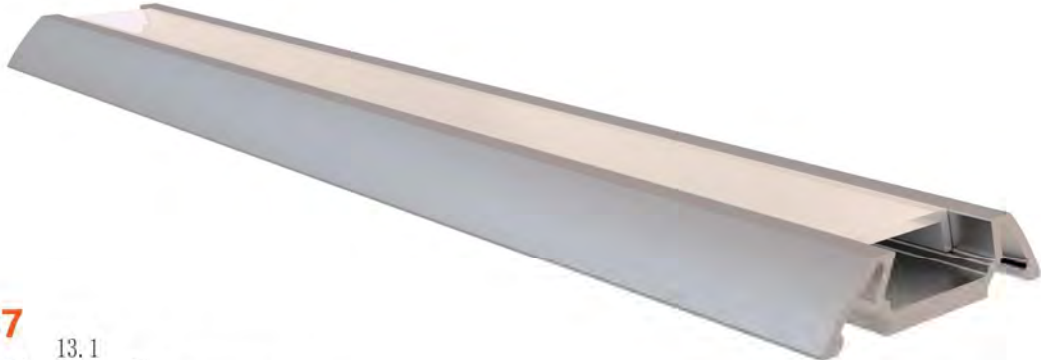

Material: AL6063-T5

Surface: black/white/silver

Pc cover option:

opal diffuser, transparent, frosted

Available length: 0.5-4m

**Aluminum profile** 

**YD-1107**

Material: AL6063-T5  
 Surface: black/white/silver  
 Pc cover option:  
 opal diffuser, transparent, frosted  
 Available length: 0.5-4m