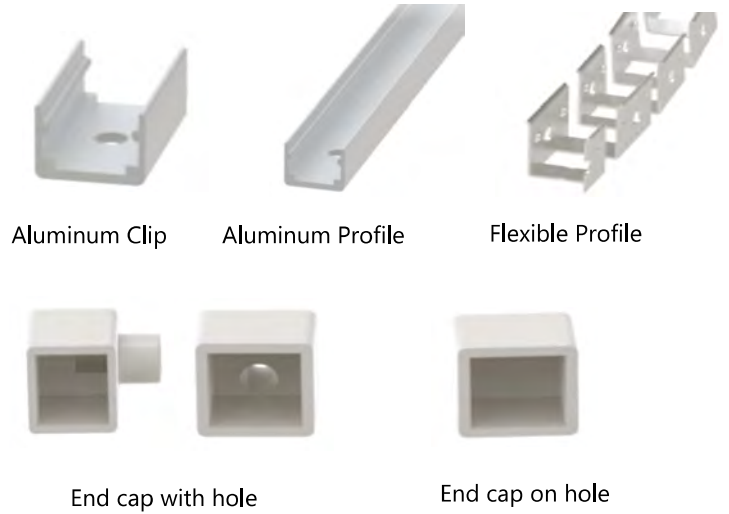

PRODUCT PHOTOMETRICS

CCT (K)	Watt/Lumen (W/lm/m)	Watt/Lumen (W/lm/m)	Watt/Lumen (W/lm/m)	Watt/Lumen (W/lm/m)	Watt/Lumen (W/lm/m)	CRI
2700K	3W/150lm	4.8W/240lm	7.2W/360lm	9.6W/480lm	12W/600lm	83/93
3000K	3W/165lm	4.8W/264lm	7.2W/396lm	9.6W/528lm	12W/660lm	83/93
3500K	3W/180lm	4.8W/288lm	7.2W/432lm	9.6W/576lm	12W/720lm	83/93
4000K	3W/195lm	4.8W/312lm	7.2W/468lm	9.6W/624lm	12W/780lm	83/93
6000K	3W/210lm	4.8W/336lm	7.2W/504lm	9.6W/672lm	12W/840lm	83/93