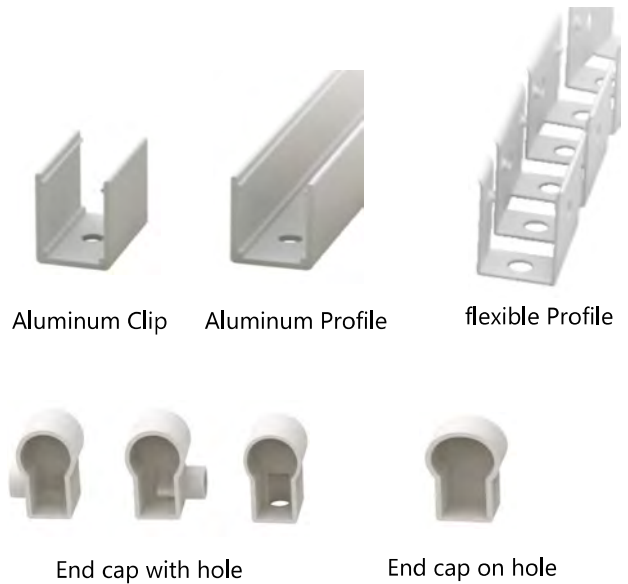

PRODUCT PHOTOMETRICS

CCT (K)	Watt/Lumen (W/lm/m)	Watt/Lumen (W/lm/m)	Watt/Lumen (W/lm/m)	Watt/Lumen (W/lm/m)	Watt/Lumen (W/lm/m)	CRI
2700K	3W/150lm	4.8W/240lm	7.2W/360lm	9.6W/480lm	12W/600lm	83/93
3000K	3W/165lm	4.8W/264lm	7.2W/396lm	9.6W/528lm	12W/660lm	83/93
3500K	3W/180lm	4.8W/288lm	7.2W/432lm	9.6W/576lm	12W/720lm	83/93
4000K	3W/195lm	4.8W/312lm	7.2W/468lm	9.6W/624lm	12W/780lm	83/93
6000K	3W/210lm	4.8W/336lm	7.2W/504lm	9.6W/672lm	12W/840lm	83/93