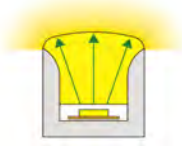

DIMENSIONS & WATERPROOF

PRODUCT SPECIFICATION

Dimension	5000mmx6mmx1.2mm
Chip density	120LED, 8.33mm LED pitch
Step LEDs	6LED(24V)/3LED(12V)
Step Length	6LED(24V)/3LED(12V)
Power(W)	3W 4.8W 6W 7.2W 9.6W/meter
Efficacy	115lm/W
Voltage(V)	DC24V/DC12V
Current(A/m)	0.5A(24V)/1A(12V)