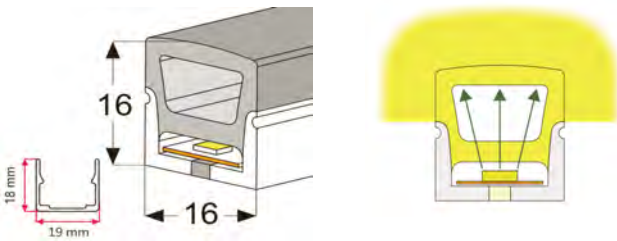

DIMENSIONS & WATERPROOF

PRODUCT SPECIFICATION

Dimension	5000mmx10mmx1.2mm
Chip density	120LED, 8.33mm LED pitch
Step LEDs	6LED(24V)/3LED(12V)
Step Length	6LED(24V)/3LED(12V)
Power(W)	3W 4.8W 7.2W 9.6W 12W/meter
Efficacy	115lm/W
Voltage(V)	DC24V/DC12V
Current(A/m)	0.5A(24V)/1A(12V)