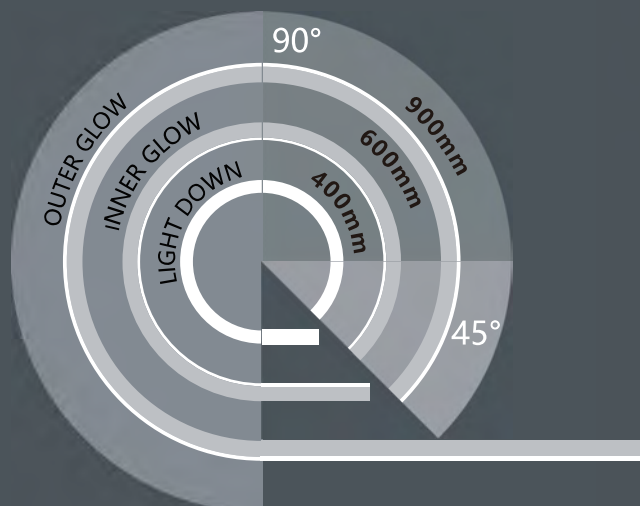

Aluminum Profile

CE RoHS