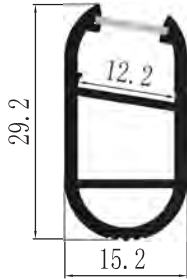

YD-1401

YD-1401 plastic end cap