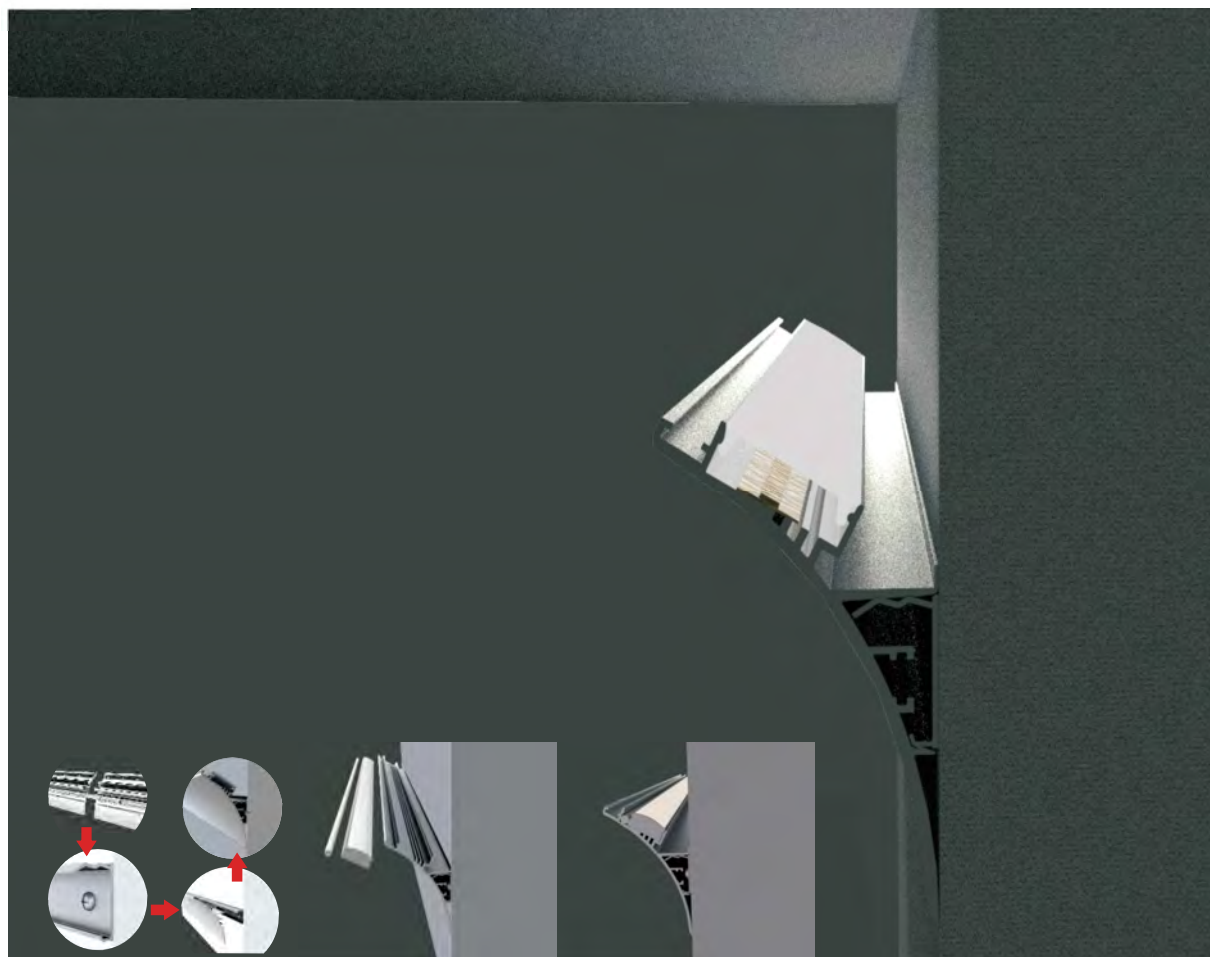

Installation parts

Material: 6063-5

Weight: 0.09kg/m