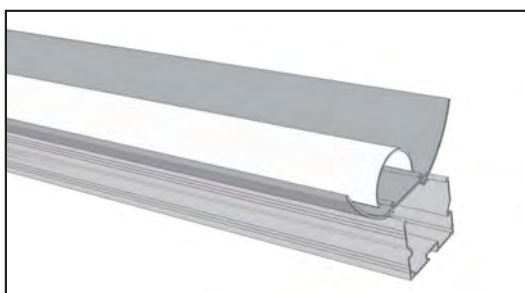

Aluminum Profile

YD-2831

Material: AL6063-T5
Surface: black/white/silver
Pc cover option:
opal diffuser, transparent, frosted
Available length: 0.5-3m

Material: AL6063-T5
Surface: black/white/silver
Pc cover option:
opal diffuser, transparent, frosted
Available length: 0.5-6m

YD-9358