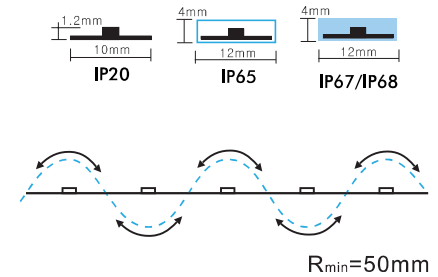

PRODUCT PHOTOMETRICS

CCT (K)	Watt/Lumen (W/lm/m)	Watt/Lumen (W/lm/m)	Watt/Lumen (W/lm/m)	Watt/Lumen (W/lm/m)	Watt/Lumen (W/lm/m)	Watt/Lumen (W/lm/m)	CRI
2700K	3W/305lm	4.8W/489lm	7.2W/734lm	9.6W/1008lm	12W/1260lm	14.4W/1512lm	83/93
							83/93
							83/93
							83/93
6000K	3W/375lm	4.8W/600lm	7.2W/900lm	9.6W/1200lm	12W/1500lm	14.4W/1800lm	83/93