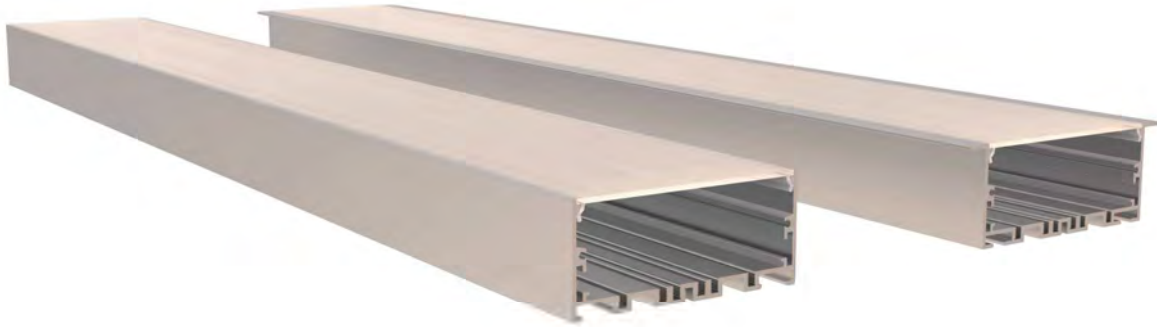

Aluminum Profile