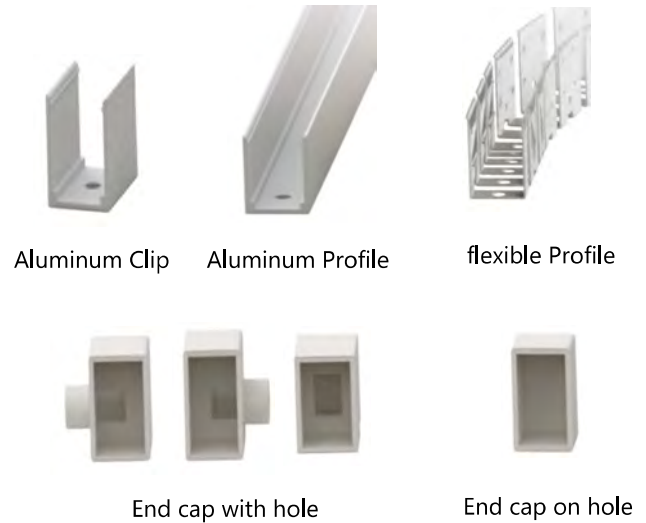

PRODUCT PHOTOMETRICS

CCT (K)	Watt/Lumen (W/lm/m)	Watt/Lumen (W/lm/m)	Watt/Lumen (W/lm/m)	Watt/Lumen (W/lm/m)	Watt/Lumen (W/lm/m)	CRI
2700K	3W/150lm	4.8W/240lm	7.2W/360lm	9.6W/480lm	12W/600lm	83/93
3000K	3W/165lm	4.8W/264lm	7.2W/396lm	9.6W/528lm	12W/660lm	83/93
3500K	3W/180lm	4.8W/288lm	7.2W/432lm	9.6W/576lm	12W/720lm	83/93
4000K	3W/195lm	4.8W/312lm	7.2W/468lm	9.6W/624lm	12W/780lm	83/93
6000K	3W/210lm	4.8W/336lm	7.2W/504lm	9.6W/672lm	12W/840lm	83/93