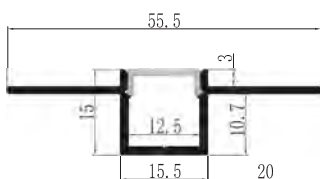

YD-5615

YD-5615
plastic end cap

Material: AL6063-T5

Surface: black/white/silver

Pc cover option:

opal diffuser, transparent, frosted

Available length: 0.5-4m