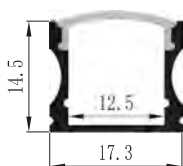

Aluminum Profile

YD-1201

YD-1202

YD-1303

Material: AL6063-T5

Surface: black/white/silver

Pc/PMMA Cover Option:

opal diffuser, transparent, frosted

Available length: 0.5-4m

YD-1201/1202: Pc Cover Option

YD-1303: PMMA Cover Option