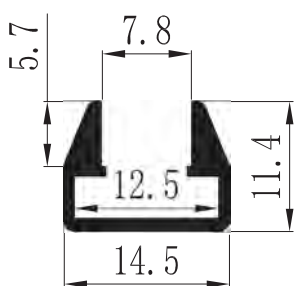

## YD-V04

Material: AL6063-T5  
 Surface: black/white/silver  
 Pc cover option:  
 opal diffuser, transparent, frosted  
 Available length: 0.5-4m