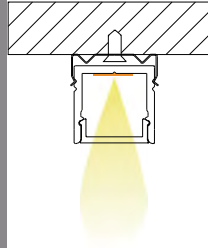

Aluminum Profile

Aluminum Profile

Material: 6063-T5
Color: anodized silver available
another color can be customized
Weight: 0.162kg/m

Cover

Material: imported pc plastics
Color: frosted, opal diffuser, transparent
Weight: 0.026kg/m

End cap

Material: imported pc plastics

Installation parts

Material: stainless steel
Color: true colors