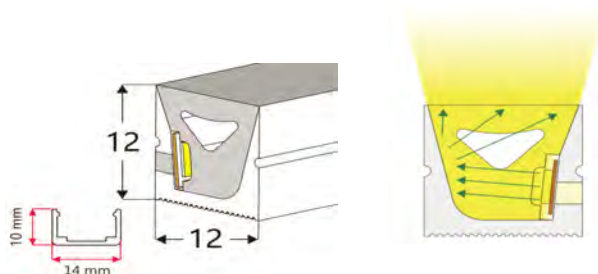

DIMENSIONS & WATERPROOF

PRODUCT SPECIFICATION

Dimension	5000mmx5mmx1.2mm
Chip density	120LED, 8.33mm LED pitch
Step LEDs	6LED(24V)/3LED(12V)
Step Length	6LED(24V)/3LED(12V)
Power(W)	3W 4.8W 6W 7.2W 9.6W/meter
Efficacy	115lm/W
Voltage(V)	DC24V/DC12V
Current(A/m)	0.5A(24V)/1A(12V)