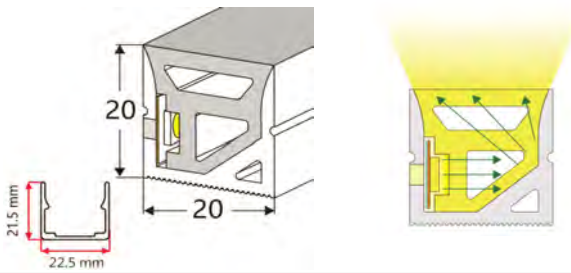

DIMENSIONS & WATERPROOF

PRODUCT SPECIFICATION

Dimension	5000mmx10mmx1.2mm
Chip density	120LED, 8.33mm LED pitch
Step LEDs	6LED(24V)/3LED(12V)
Step Length	6LED(24V)/3LED(12V)
Power(W)	3W 4.8W 7.2W 9.6W 12W/meter
Efficacy	115lm/W
Voltage(V)	DC24V/DC12V
Current(A/m)	0.5A(24V)/1A(12V)