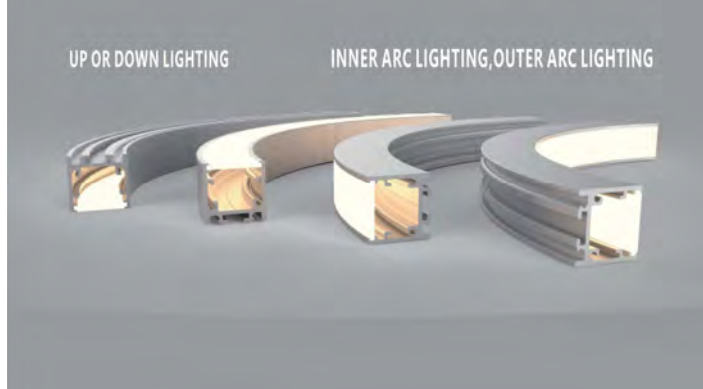

Aluminum Profile CE RoHS