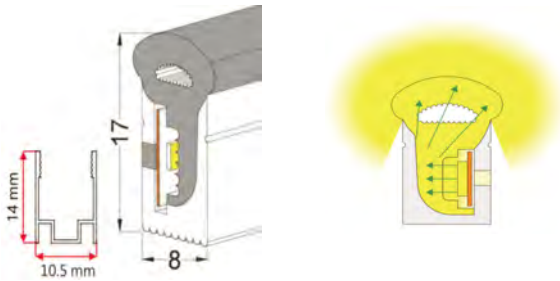

DIMENSIONS & WATERPROOF

PRODUCT SPECIFICATION

Dimension	5000mmx8mmx1.2mm
Chip density	120LED, 8.33mm LED pitch
Step LEDs	6LED(24V)
Step Length	6LED(24V)
Power(W)	3W 4.8W 7.2W 9.6W 12W 14.4W/meter
Efficacy	115lm/W
Voltage(V)	DC24V/DC12V
Current(A/m)	0.5A(24V)/1A(12V)