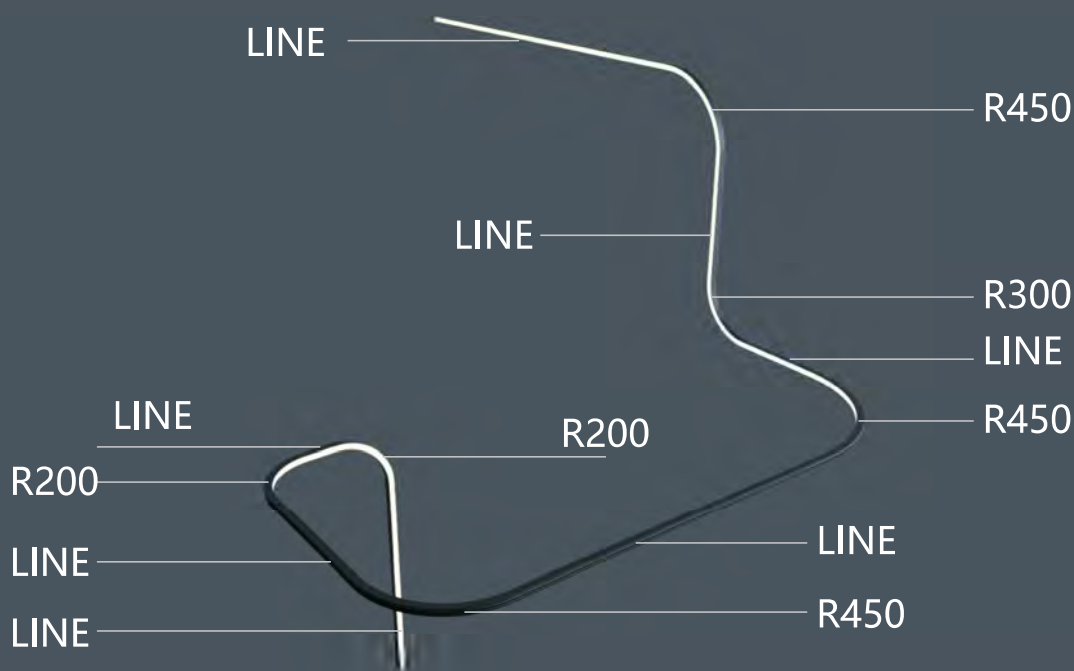

White module

Angle	Diameter	Arc length	Light out
90°	400mm	inside $\cap$ 275mm/outside $\cap$ 314mm	outer glow
90°	600mm	inside $\cap$ 432mm/outside $\cap$ 471mm	inner glow
90°	900mm	inside $\cap$ 667.5mm/outside $\cap$ 707mm	light down