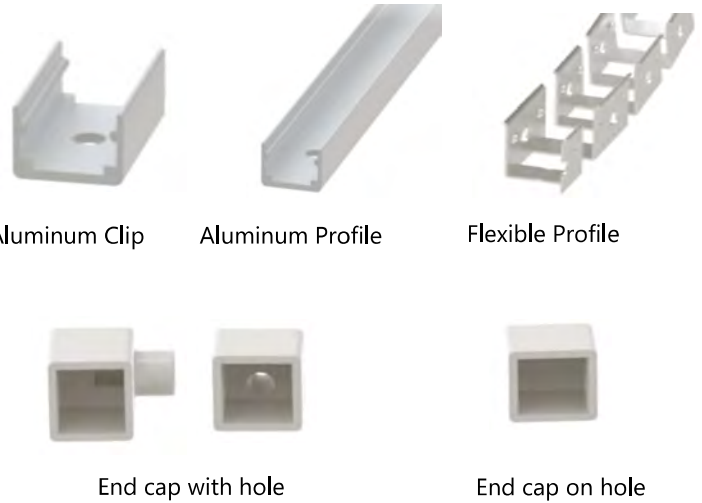

PRODUCT PHOTOMETRICS

CCT (K)	Watt/Lumen (W/lm/m)	Watt/Lumen (W/lm/m)	Watt/Lumen (W/lm/m)	Watt/Lumen (W/lm/m)	Watt/Lumen (W/lm/m)	CRI
2700K	3W/150lm	4.8W/240lm	7.2W/360lm	9.6W/480lm	12W/600lm	83/93
3000K	3W/165lm	4.8W/264lm	7.2W/396lm	9.6W/528lm	12W/660lm	83/93
3500K	3W/180lm	4.8W/288lm	7.2W/432lm	9.6W/576lm	12W/720lm	83/93
4000K	3W/195lm	4.8W/312lm	7.2W/468lm	9.6W/624lm	12W/780lm	83/93
6000K	3W/210lm	4.8W/336lm	7.2W/504lm	9.6W/672lm	12W/840lm	83/93