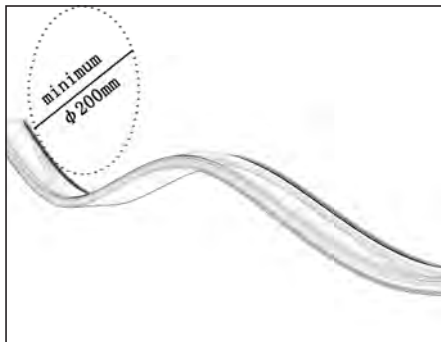

## YD-1145

Material: AL6063-T5

Surface: black/white/silver

Pc cover option:

opal diffuser, transparent, frosted

Available length: 0.5-3m

YD-1806 plastic end cap

YD-1806 metal clip