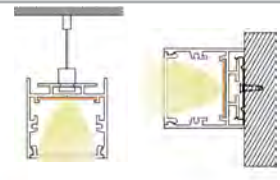

## YD-3523

Material: AL6063-T5  
 Surface: black/white/silver  
 Pc cover option:  
 opal diffuser, transparent, frosted  
 Available length: 0.5-4m

YD-3523 plastic end cap

YD-3523 spring clip

step:

YD-3535 black diffuser cover