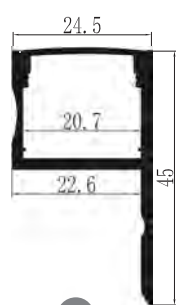

YD-2009

Material: AL6063-T5
Surface: black/white/silver
Pc cover option:
opal diffuser, transparent, frosted
Available length: 0.5-4m