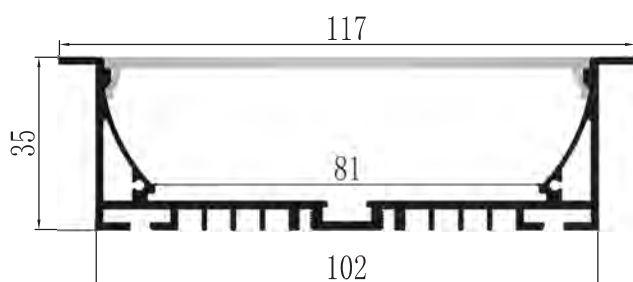

Aluminum Profile

YD-10235

Material: AL6063-T5

Surface: black/white/silver

Pc cover option:

opal diffuser, transparent, frosted

Available length: 0.5-4m

YD-11735