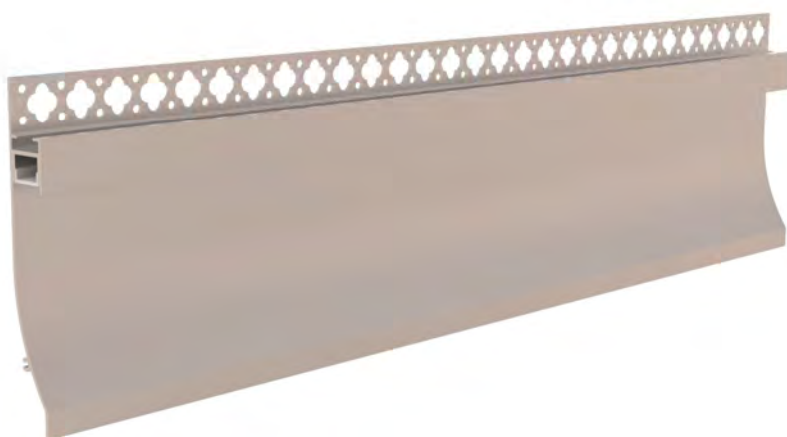

## YD-12017

Material: AL6063-T5  
 Surface: black/white/silver  
 Pc cover option:  
 opal diffuser, transparent, frosted  
 Available length: 0.5-4m

YD-12017  
plastic end cap