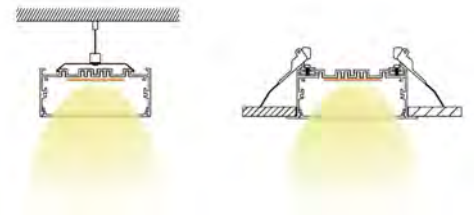

Aluminum Profile