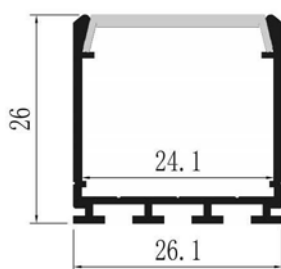

## YD-2403

Material: AL6063-T5

Surface: black/white/silver

Pc cover option:

opal diffuser, transparent, frosted

Available length: 0.5-4m