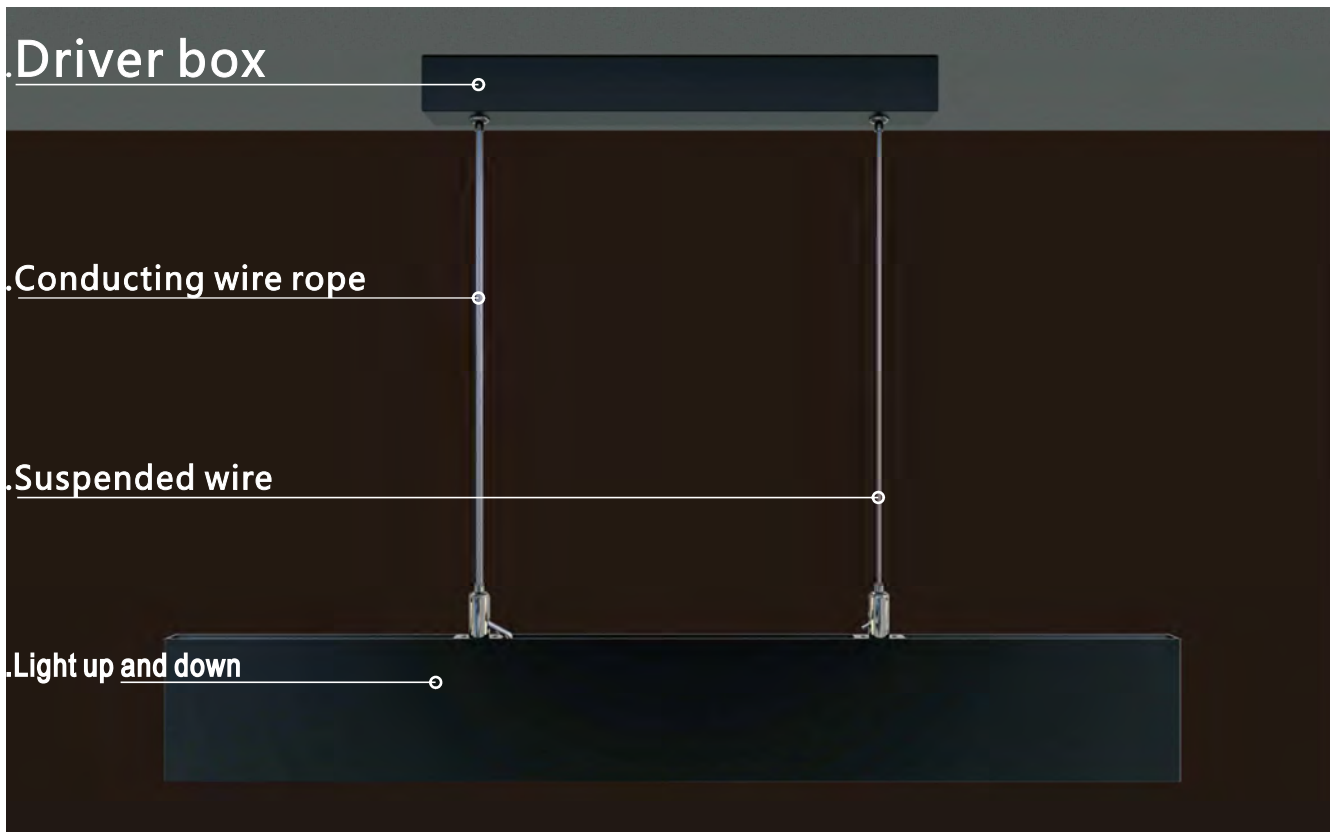

YD box-01

Brief introduction

Driver box

Material: AL6063-T5
end cap: PC plastic

Characteristic

- 1、 Easy installation as the right pictures
- 2、 Customised length available