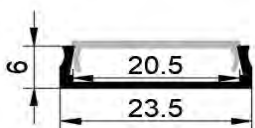

Aluminum Profile

YD-2308

Material: AL6063-T5
Surface: black/white/silver
Pc cover option:
opal diffuser, transparent, frosted
Available length: 0.5-4m

YD-2406

Material: AL6063-T5
Surface: black/white/silver
Pc cover option:
opal diffuser, transparent, frosted
Available length: 0.5-4m