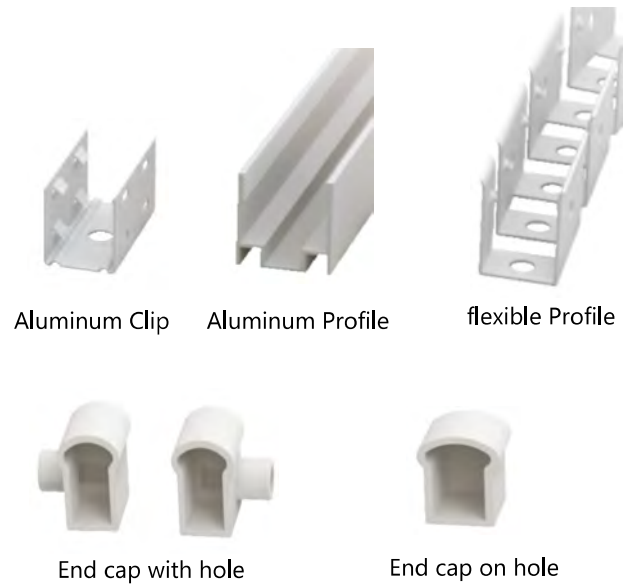

PRODUCT PHOTOMETRICS

CCT (K)	Watt/Lumen (W/lm/m)	Watt/Lumen (W/lm/m)	Watt/Lumen (W/lm/m)	Watt/Lumen (W/lm/m)	Watt/Lumen (W/lm/m)	CRI
2700K	3W/150lm	4.8W/240lm	7.2W/360lm	9.6W/480lm	12W/600lm	83/93
3000K	3W/165lm	4.8W/264lm	7.2W/396lm	9.6W/528lm	12W/660lm	83/93
3500K	3W/180lm	4.8W/288lm	7.2W/432lm	9.6W/576lm	12W/720lm	83/93
4000K	3W/195lm	4.8W/312lm	7.2W/468lm	9.6W/624lm	12W/780lm	83/93
6000K	3W/210lm	4.8W/336lm	7.2W/504lm	9.6W/672lm	12W/840lm	83/93