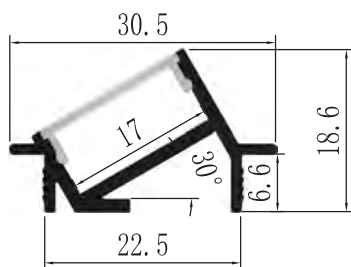

YD-3019

Material: AL6063-T5

Surface: black/white/silver

Pc cover option:

opal diffuser, transparent, frosted

Available length: 0.5-4m