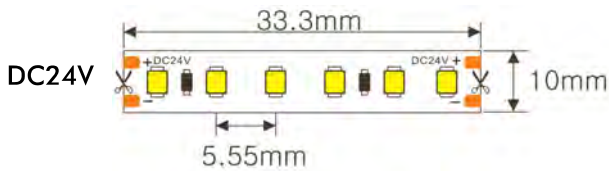

DIMENSIONS & WATERPROOF

PRODUCT SPECIFICATION

Dimension	5000mmx10mmx1.2mm
Chip density	180LED, 5.55mm LED pitch
Step LEDs	6LED(24V)
Step Length	6LED(24V)
Power(W)	3W 4.8W 7.2W 9.6W 12W 14.4W 18W/meter
Efficacy	115lm/W
Voltage(V)	DC24V
Current(A/m)	0.5A(24V)