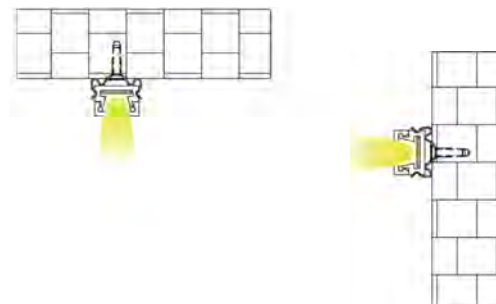

Aluminum Profile

YD-07

YD-08

Material: AL6063-T5

Surface: black/white/silver

Pc cover option:

opal diffuser, transparent, frosted

Available length: 0.5-3m