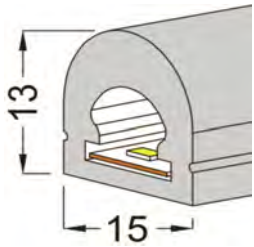

DIMENSIONS & WATERPROOF

PRODUCT SPECIFICATION

Dimension	5000mmx10mmx1.2mm
Chip density	120LED, 8.33mm LED pitch
Step LEDs	6LED(24V)
Step Length	6LED(24V)
Power(W)	3W 4.8W 7.2W 9.6W 12W 14.4W/meter
Efficacy	115lm/W
Voltage(V)	DC24V/DC12V
Current(A/m)	0.5A(24V)/1A(12V)