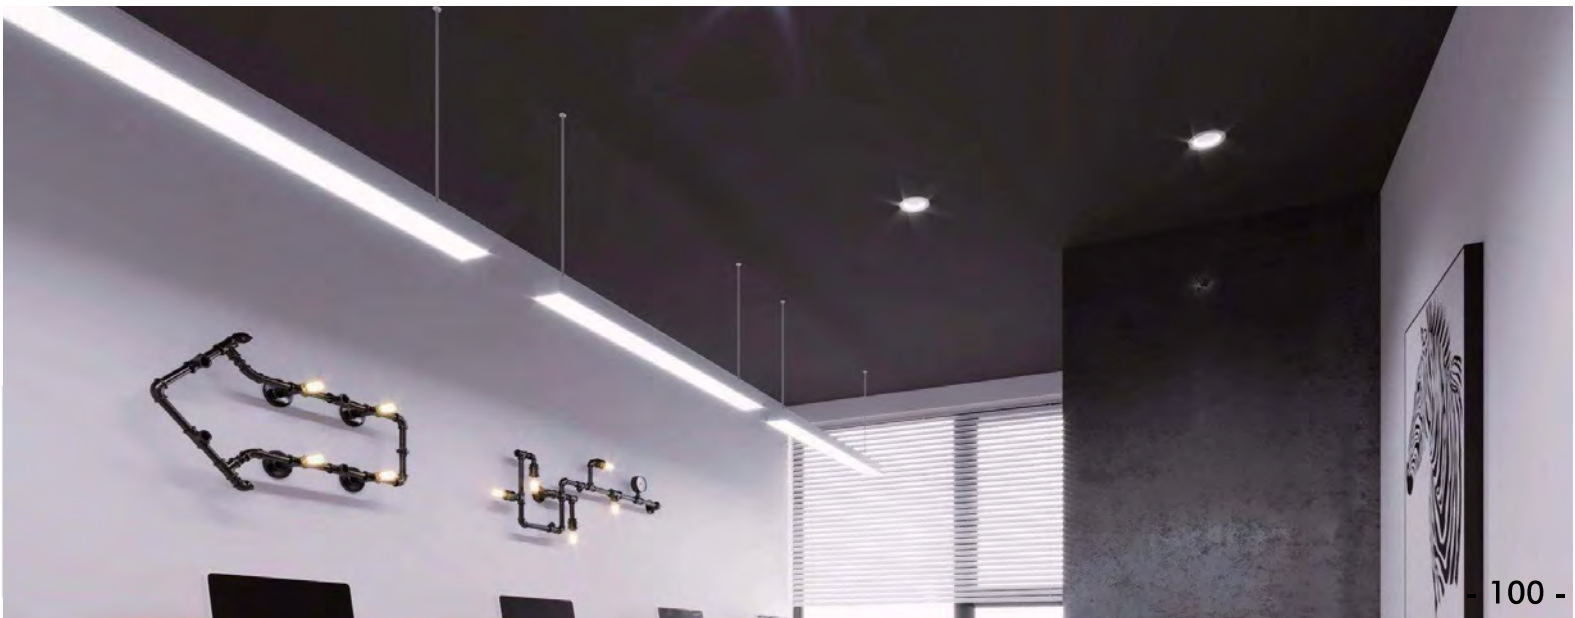

YD-5532/5550 metal clip

suspended wire