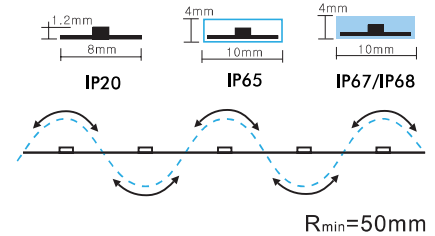

## PRODUCT SPECIFICATION

Dimension	5000mmx8mmx1.2mm
Chip density	60LED, 16.7mm LED pitch
Step LEDs	6LED(24V)/3LED(12V)
Step Length	6LED(24V)/3LED(12V)
Power(W)	3W 4.8W 7.2W 9.6W 12W 14.4W/meter
Efficacy	115lm/W
Voltage(V)	DC24V/DC12V
Current(A/m)	0.5A(24V)/1A(12V)

## PRODUCT SPECIFICATION

Dimension	5000mmx8mmx1.2mm
Chip density	120LED, 8.3mm LED pitch
Step LEDs	6LED(24V)/3LED(12V)
Step Length	6LED(24V)/3LED(12V)
Power(W)	3W 4.8W 7.2W 9.6W 12W 14.4W 18W/meter
Efficacy	115lm/W
Voltage(V)	DC24V/DC12V
Current(A/m)	0.5A(24V)/1A(12V)