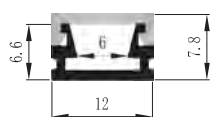

YD-07

YD-08

Material: AL6063-T5

Surface: black/white/silver

Pc cover option:

opal diffuser, transparent, frosted

Available length: 0.5-3m