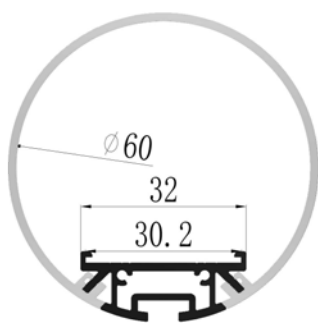

Aluminum Profile

YD-60

Material: AL6063-T5

Surface: black/white/silver

Pc cover option:

opal diffuser, transparent, frosted

Available length: 0.5-6m

YD-120