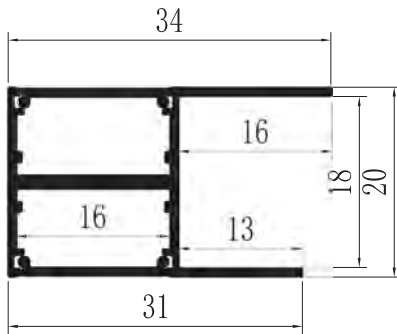

YD-3420

Material: AL6063-T5

Surface: black/white/silver

Pc cover option:

opal diffuser, transparent, frosted

Available length: 0.5-4m