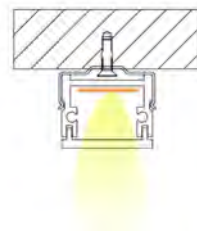

Aluminum Profile