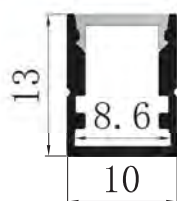

Aluminum Profile

YD-1013

YD-1015

Material: AL6063-T5

Surface: black/white/silver

Pc cover option:

opal diffuser, transparent, frosted

Available length: 0.5-4m