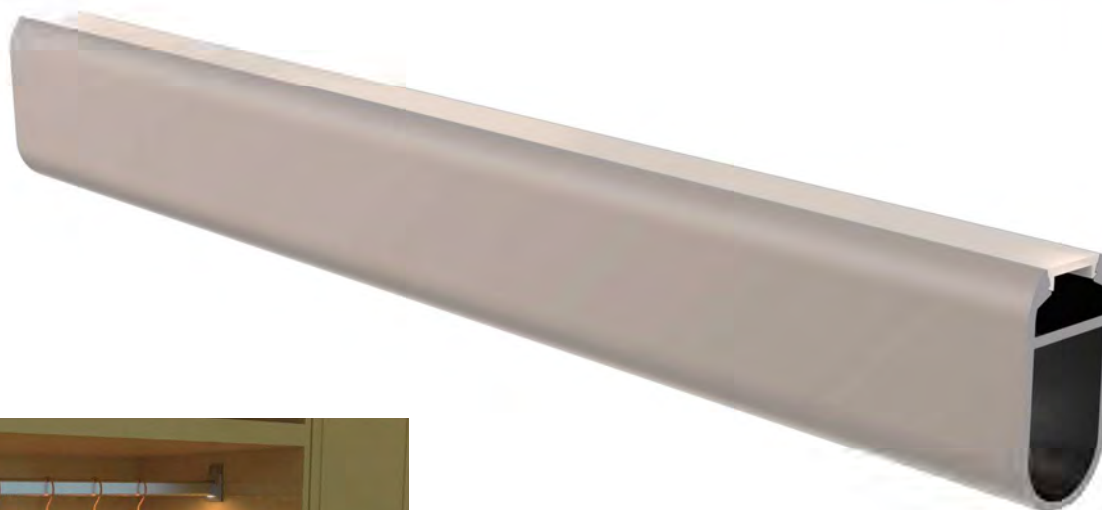

## YD-1607

Material: AL6063-T5  
Surface: black/white/silver

Pc cover option:

opal diffuser, transparent, frosted  
Available length: 0.5-3m

YD-1607 plastic end cap

YD-1607 metal clip

YD-1401

YD-3518