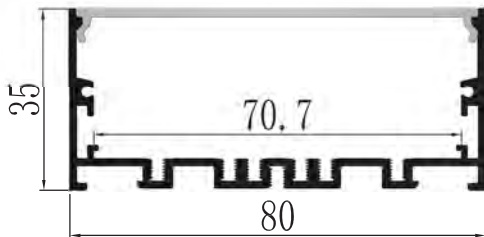

Aluminum Profile

YD-8035

Material: AL6063-T5

Surface: black/white/silver

Pc cover option:

opal diffuser, transparent, frosted

Available length: 0.5-4m

YD-9535