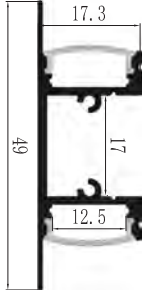

YD-1402 metal end cap