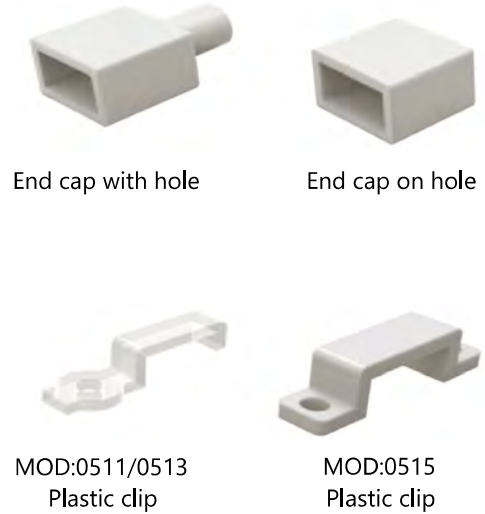

PRODUCT PHOTOMETRICS

CCT (K)	Watt/Lumen (W/lm/m)	Watt/Lumen (W/lm/m)	Watt/Lumen (W/lm/m)	Watt/Lumen (W/lm/m)	Watt/Lumen (W/lm/m)	Watt/Lumen (W/lm/m)	CRI
2700K	3W/240lm	4.8W/384lm	7.2W/576lm	9.6W/768lm	12W/960lm	14.4W/1152lm	83/93
3000K	3W/255lm	4.8W/405lm	7.2W/612lm	9.6W/816lm	12W/1020lm	14.4W/1224lm	83/93
3500K	3W/261lm	4.8W/418lm	7.2W/626lm	9.6W/835lm	12W/1044lm	14.4W/1252lm	83/93
4000K	3W/270lm	4.8W/432lm	7.2W/648lm	9.6W/864lm	12W/1080lm	14.4W/1296lm	83/93
6000K	3W/285lm	4.8W/456lm	7.2W/684lm	9.6W/912lm	12W/1140lm	14.4W/1638lm	83/93