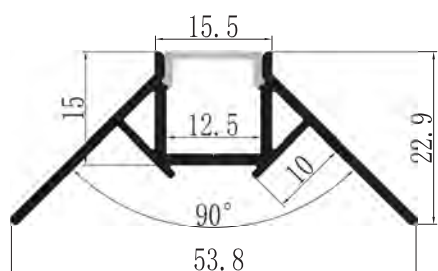

YD-5315
plastic end cap