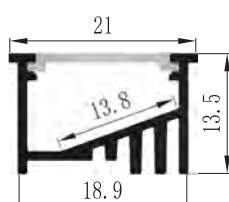

## YD-16

Material: AL6063-T5

Surface: black/white/silver

Pc cover option:

opal diffuser, transparent, frosted

Available length: 0.5-4m

YD-16 plastic end cap

YD-16 metal clip