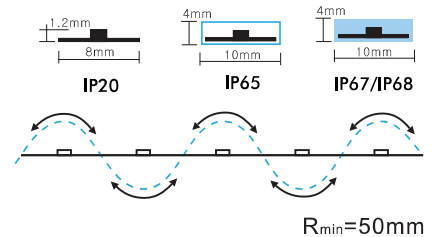

## PRODUCT SPECIFICATION

Dimension	5000mmx8mmx1.2mm
Chip density	120LED, 8.3mm LED pitch
Step LEDs	6LED(24V)/3LED(12V)
Step Length	6LED(24V)/3LED(12V)
Power(W)	3W 4.8W 7.2W 9.6W 12W 14.4W 18W/meter
Efficacy	115lm/W
Voltage(V)	DC24V/DC12V
Current(A/m)	0.5A(24V)/1A(12V)

# 2835SMD 180LEDs LED STRIP

- ▶ 2835 LED with broad luminous surface
- ▶ Self-encapsulated design offers optional 2100-10000K
- ▶ White lights and R/G/B/Y and others colourful lights for option
- ▶ High quality PCB, high thermal 3M adhesive
- ▶ Provide 1 BIN delivery

## PRODUCT SPECIFICATION

Dimension	5000mmx10mmx1.2mm
Chip density	180LED, 5.55mm LED pitch
Step LEDs	6LED(24V)
Step Length	6LED(24V)
Power(W)	3W 4.8W 7.2W 9.6W 12W 14.4W 18W/meter
Efficacy	115lm/W
Voltage(V)	DC24V
Current(A/m)	0.5A(24V)