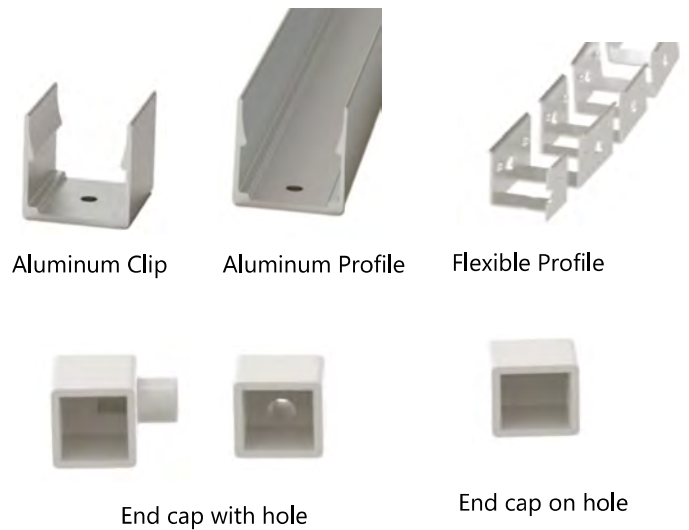

PRODUCT PHOTOMETRICS

CCT (K)	Watt/Lumen (W/lm/m)	Watt/Lumen (W/lm/m)	Watt/Lumen (W/lm/m)	Watt/Lumen (W/lm/m)	Watt/Lumen (W/lm/m)	CRI
2700K	3W/150lm	4.8W/240lm	7.2W/360lm	9.6W/480lm	12W/600lm	83/93
3000K	3W/165lm	4.8W/264lm	7.2W/396lm	9.6W/528lm	12W/660lm	83/93
3500K	3W/180lm	4.8W/288lm	7.2W/432lm	9.6W/576lm	12W/720lm	83/93
4000K	3W/195lm	4.8W/312lm	7.2W/468lm	9.6W/624lm	12W/780lm	83/93
6000K	3W/210lm	4.8W/336lm	7.2W/504lm	9.6W/672lm	12W/840lm	83/93