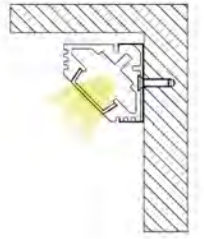

Aluminum Profile