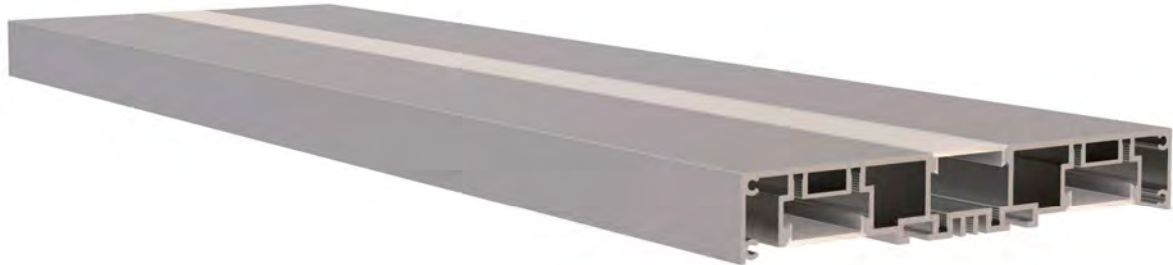

Aluminum Profile

YD-15023