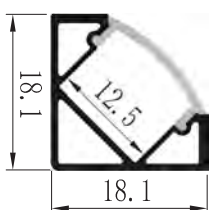

# Aluminum Profile

**YD-1203**

**YD-1301**

Material: AL6063-T5

Surface: black/white/silver

Pc/PMMA Cover Option:

opal diffuser, transparent, frosted

Available length: 0.5-4m