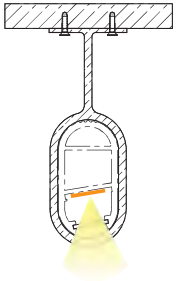

Aluminum Profile