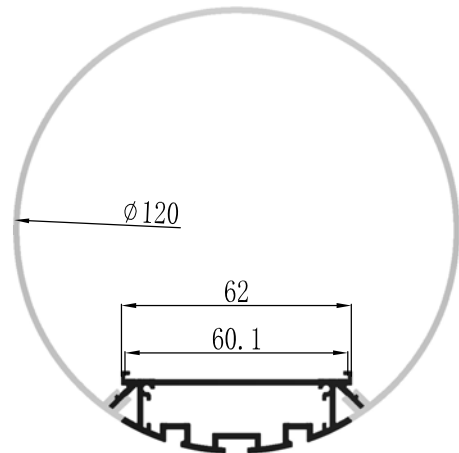

Aluminum Profile

YD-60

Material: AL6063-T5

Surface: black/white/silver

Pc cover option:

opal diffuser, transparent, frosted

Available length: 0.5-6m

YD-120